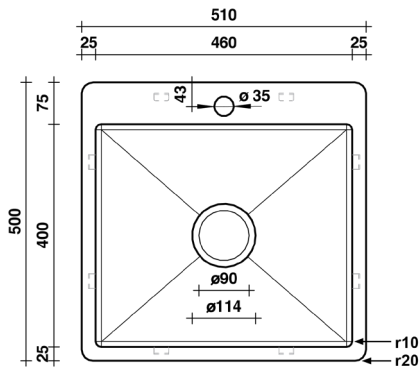

**LEO 510**

**MODEL & AVAILABLE COLOUR OPTIONS**

- TLAN003 Leo 510 Brushed Stainless Steel

**DESCRIPTION**

- Brand: Alma
- Name: Leo 510
- Model: TLAN004 Brushed Stainless Steel
- Type: Single bowl sink with tap landing
- Capacity: 46 Litres

**SPECIFICATIONS**

- Sink size: 510mm x 500mm
- Bowl size: 460mm x 400mm
- Depth: 250mm
- Material: 304 grade stainless steel
- Thickness: 1.5mm / 16 gauge steel
- Finish: Brushed stainless steel
- Internal corner: R10
- External corner: R20