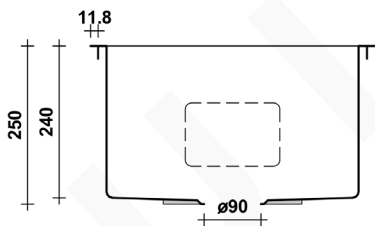

**LEO 510**

**MODEL & AVAILABLE COLOUR OPTIONS**

- TLAN003 Leo 510 Brushed Stainless Steel

**DESCRIPTION**

- Brand: Alma
- Name: Leo 510
- Model: TLAN004 Brushed Stainless Steel
- Type: Single bowl sink with tap landing
- Capacity: 46 Litres

**SPECIFICATIONS**

- Sink size: 510mm x 500mm
- Bowl size: 460mm x 400mm
- Depth: 250mm
- Material: 304 grade stainless steel
- Thickness: 1.5mm / 16 gauge steel
- Finish: Brushed stainless steel
- Internal corner: R10
- External corner: R20