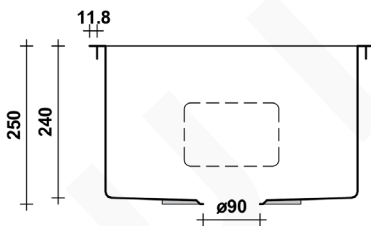

LEO 510

MODEL & AVAILABLE COLOUR OPTIONS

- TLAN003 Leo 510 Brushed Stainless Steel
- SNGDTL003 Leo 510 Brushed Brass Gold

DESCRIPTION

- Brand: Alma
- Name: Leo 510
- Model: SNGMTL003 Brushed Gunmetal
- Type: Single bowl sink with tap landing
- Capacity: 46 Litres

SPECIFICATIONS

- Sink size: 510mm x 500mm
- Bowl size: 460mm x 400mm
- Depth: 250mm
- Material: 304 grade stainless steel
- Thickness: 1.5mm / 16 gauge steel
- Finish: Brushed Gunmetal PVD
- Internal corner: R10
- External corner: R20