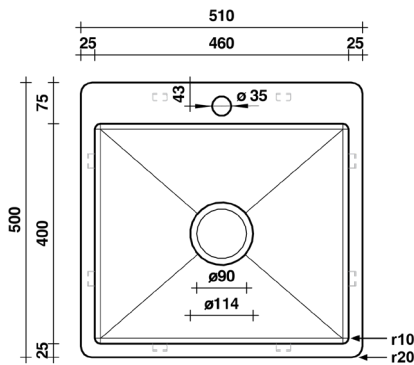

LEO 510

MODEL & AVAILABLE COLOUR OPTIONS

- TLAN003 Leo 510 Brushed Stainless Steel
- SNGDTL003 Leo 510 Brushed Brass Gold

DESCRIPTION

- Brand: Alma
- Name: Leo 510
- Model: SNGMTL003 Brushed Gunmetal
- Type: Single bowl sink with tap landing
- Capacity: 46 Litres

SPECIFICATIONS

- Sink size: 510mm x 500mm
- Bowl size: 460mm x 400mm
- Depth: 250mm
- Material: 304 grade stainless steel
- Thickness: 1.5mm / 16 gauge steel
- Finish: Brushed Gunmetal PVD
- Internal corner: R10
- External corner: R20