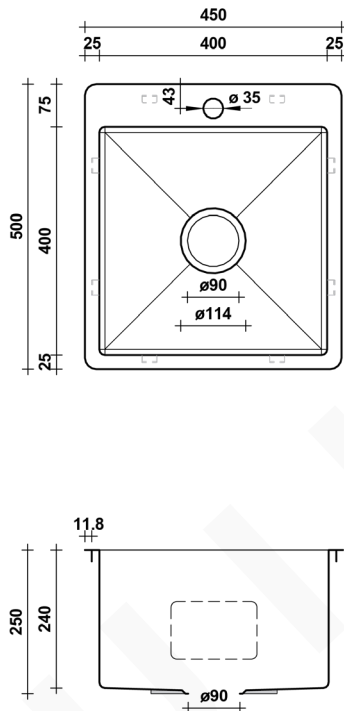

KAYLA 450

MODEL & AVAILABLE COLOUR OPTIONS

- TLAN002 Kayla 450 Brushed Stainless Steel

DESCRIPTION

- Brand: Alma
- Name: Kayla 450
- Model: TLAN002 Brushed Stainless Steel
- Type: Single bowl sink with tap landing
- Capacity: 40 Litres

SPECIFICATIONS

- Sink size: 450mm x 500mm
- Bowl size: 400mm x 400mm
- Depth: 250mm
- Material: 304 grade stainless steel
- Thickness: 1.5mm / 16 gauge steel
- Finish: Brushed stainless steel
- Internal corner: R10
- External corner: R20

INSTALLATION OPTIONS

- Under-mount / top-mount / flush-mount.

INCLUSIONS

- Top mount brackets.
- Anti-condensation exterior coating.
- Sound pads to external faces and base.
- 90mm strainer waste and plug to each drain.

WARRANTY

- 25 years manufacturer's warranty.
- Fit for Australian Standards and UPC certified.