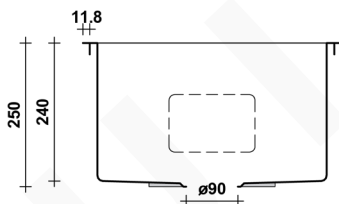

KAYLA 450

MODEL & AVAILABLE COLOUR OPTIONS

- TLAN002 Kayla 450 Brushed Stainless Steel
- SNGDTL002 Kayla 450 Brushed Brass Gold

DESCRIPTION

Brand: Alma
 Name: Kayla 450
 Model: SNGMTL002 Brushed Gunmetal
 Type: Single bowl sink with tap landing
 Capacity: 40 Litres

SPECIFICATIONS

Sink size: 450mm x 500mm
 Bowl size: 400mm x 400mm
 Depth: 250mm
 Material: 304 grade stainless steel
 Thickness: 1.5mm / 16 gauge steel
 Finish: Brushed Gunmetal PVD
 Internal corner: R10
 External corner: R20