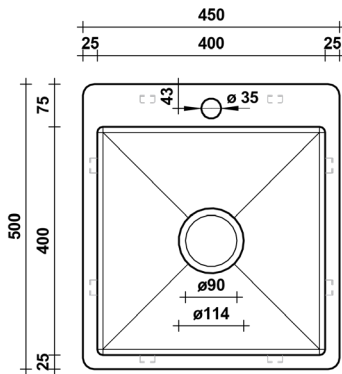

KAYLA 450

MODEL & AVAILABLE COLOUR OPTIONS

- TLAN002 Kayla 450 Brushed Stainless Steel
- SNGDTL002 Kayla 450 Brushed Brass Gold

DESCRIPTION

Brand: Alma
 Name: Kayla 450
 Model: SNGMTL002 Brushed Gunmetal
 Type: Single bowl sink with tap landing
 Capacity: 40 Litres

SPECIFICATIONS

Sink size: 450mm x 500mm
 Bowl size: 400mm x 400mm
 Depth: 250mm
 Material: 304 grade stainless steel
 Thickness: 1.5mm / 16 gauge steel
 Finish: Brushed Gunmetal PVD
 Internal corner: R10
 External corner: R20