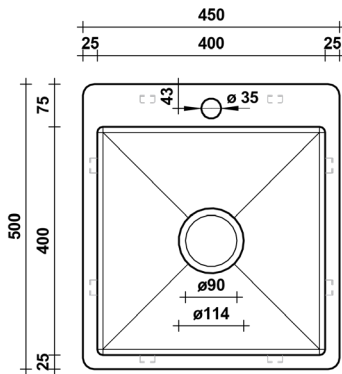

KAYLA 450

MODEL & AVAILABLE COLOUR OPTIONS

- TLAN002 Kayla 450 Brushed Stainless Steel
- SNGMTL002 Kayla 450 Brushed Gunmetal

DESCRIPTION

Brand: Alma
Name: Kayla 450
Model: SNGDTL002 Brushed Brass Gold
Type: Single bowl sink with tap landing
Capacity: 40 Litres

SPECIFICATIONS

Sink size: 450mm x 500mm
Bowl size: 400mm x 400mm
Depth: 250mm
Material: 304 grade stainless steel
Thickness: 1.5mm / 16 gauge steel
Finish: Brushed Brass Gold PVD
Internal corner: R10
External corner: R20

INSTALLATION OPTIONS

- Under-mount / top-mount / flush-mount.

INCLUSIONS

- Top mount brackets.
- Anti-condensation exterior coating.
- Sound pads to external faces and base.
- 90mm strainer waste and plug to each drain.
- Protector Grid

WARRANTY

- 25 years manufacturer's warranty.
- Fit for Australian Standards and UPC certified.