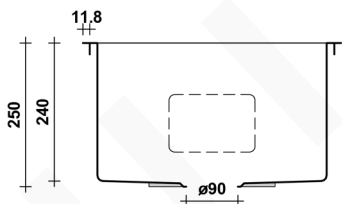

KAYLA 450

MODEL & AVAILABLE COLOUR OPTIONS

- TLAN002 Kayla 450 Brushed Stainless Steel
- SNGMTL002 Kayla 450 Brushed Gunmetal

DESCRIPTION

Brand: Alma
Name: Kayla 450
Model: SNGDTL002 Brushed Brass Gold
Type: Single bowl sink with tap landing
Capacity: 40 Litres

SPECIFICATIONS

Sink size: 450mm x 500mm
Bowl size: 400mm x 400mm
Depth: 250mm
Material: 304 grade stainless steel
Thickness: 1.5mm / 16 gauge steel
Finish: Brushed Brass Gold PVD
Internal corner: R10
External corner: R20

INSTALLATION OPTIONS

- Under-mount / top-mount / flush-mount.

INCLUSIONS

- Top mount brackets.
- Anti-condensation exterior coating.
- Sound pads to external faces and base.
- 90mm strainer waste and plug to each drain.
- Protector Grid

WARRANTY

- 25 years manufacturer's warranty.
- Fit for Australian Standards and UPC certified.