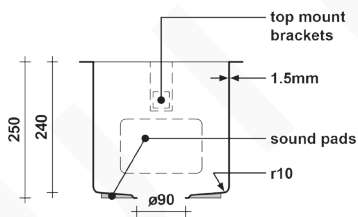

JEEVES 300

MODEL & AVAILABLE COLOUR OPTIONS

- SN101021 Jeeves 300 Brushed Stainless Steel
- SNGM021 Jeeved 300 Brushed Gunmetal
- SNGD021 Jeeves 300 Brushed Brass Gold

DESCRIPTION

- Brand: Alma
- Name: Jeeves 300
- Model: SN101021 Brushed Stainless Steel
- Type: Single bowl sink
- Capacity: 25 Litres

SPECIFICATIONS

- Sink size: 300mm x 450mm
- Bowl size: 250mm x 400mm
- Depth: 250mm
- Material: 304 grade stainless steel
- Thickness: 1.5mm / 16 gauge steel
- Finish: Brushed stainless steel
- Internal corner: R10
- External corner: R20

INSTALLATION OPTIONS

- Under-mount / top-mount / flush-mount.

INCLUSIONS

- Top mount brackets.
- Anti-condensation exterior coating.
- Sound pads to external faces and base.
- 90mm strainer waste and plug to each drain.

WARRANTY

- 25 years manufacturer's warranty.
- Fit for Australian Standards and UPC certified.