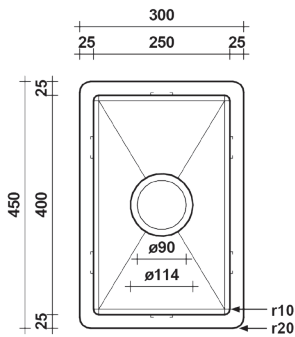

JEEVES 300

MODEL & AVAILABLE COLOUR OPTIONS

- SN101021 Jeeves 300 Brushed Stainless Steel
- SNGM021 Jeeved 300 Brushed Gunmetal
- SNGD021 Jeeves 300 Brushed Brass Gold

DESCRIPTION

- Brand: Alma
- Name: Jeeves 300
- Model: SN101021 Brushed Stainless Steel
- Type: Single bowl sink
- Capacity: 25 Litres

SPECIFICATIONS

- Sink size: 300mm x 450mm
- Bowl size: 250mm x 400mm
- Depth: 250mm
- Material: 304 grade stainless steel
- Thickness: 1.5mm / 16 gauge steel
- Finish: Brushed stainless steel
- Internal corner: R10
- External corner: R20

INSTALLATION OPTIONS

- Under-mount / top-mount / flush-mount.

INCLUSIONS

- Top mount brackets.
- Anti-condensation exterior coating.
- Sound pads to external faces and base.
- 90mm strainer waste and plug to each drain.

WARRANTY

- 25 years manufacturer's warranty.
- Fit for Australian Standards and UPC certified.