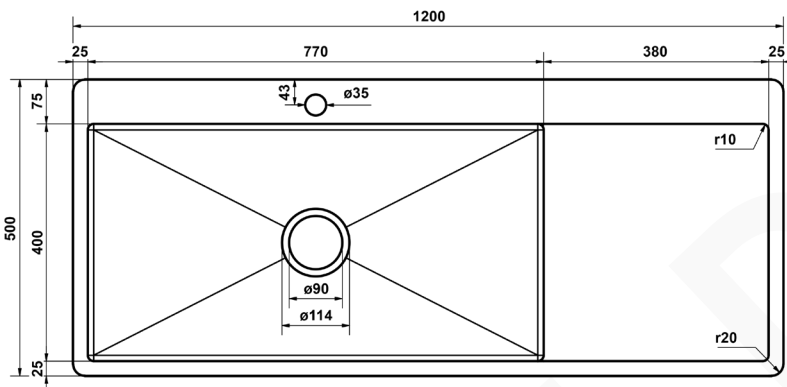

JAYDEN 1200

AVAILABLE MODEL OPTIONS

- TLAN08L Tap Landing Single Bowl with Left Drain Board
- TLAN08R Tap Landing Single Bowl with Right Drain Board

DESCRIPTION

Brand: Alma
 Name: Jayden 1200
 Model: TLAN08R Brushed Stainless Steel
 Type: Single Bowl, Taplanding Sink, Right Drainboard
 Capacity: 63 Litres

SPECIFICATIONS

Sink size: 1200mm x 500mm
 Bowl size 1: 770mm x 400mm
 Bowl size 2: 350mm x 450mm
 Drainboard size: 380mm x 500mm
 Depth: 205mm
 Material: 304 grade stainless steel
 Thickness: 1.5mm / 16 gauge steel
 Finish: Brushed stainless steel
 Internal corner: R10
 External corner: R20