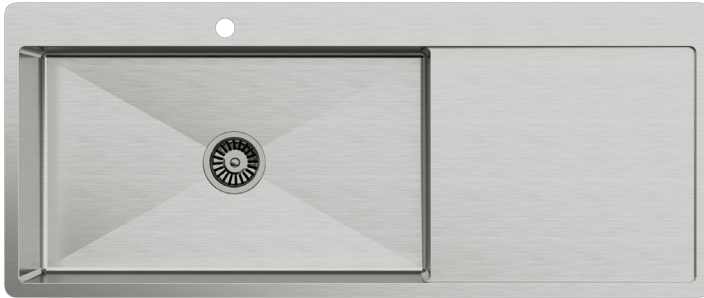

JAYDEN 1200

AVAILABLE MODEL OPTIONS

- TLAN08L Tap Landing Single Bowl with Left Drain Board
- TLAN08R Tap Landing Single Bowl with Right Drain Board

DESCRIPTION

Brand: Alma
 Name: Jayden 1200
 Model: TLAN08R Brushed Stainless Steel
 Type: Single Bowl, Taplanding Sink, Right Drainboard
 Capacity: 63 Litres

SPECIFICATIONS

Sink size: 1200mm x 500mm
 Bowl size 1: 770mm x 400mm
 Bowl size 2: 350mm x 450mm
 Drainboard size: 380mm x 500mm
 Depth: 205mm
 Material: 304 grade stainless steel
 Thickness: 1.5mm / 16 gauge steel
 Finish: Brushed stainless steel
 Internal corner: R10
 External corner: R20