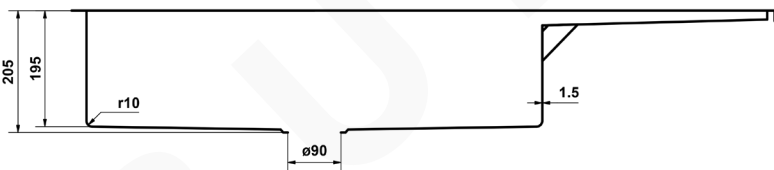

JAYDEN 1200

AVAILABLE MODEL OPTIONS

- TLAN08L Tap Landing Single Bowl with Left Drain Board
- TLAN08R Tap Landing Single Bowl with Right Drain Board

DESCRIPTION

Brand: Alma
 Name: Jayden 1200
 Model: TLAN08R Brushed Stainless Steel
 Type: Single Bowl, Taplanding Sink, Right Drainboard
 Capacity: 63 Litres

SPECIFICATIONS

Sink size: 1200mm x 500mm
 Bowl size 1: 770mm x 400mm
 Bowl size 2: 350mm x 450mm
 Drainboard size: 380mm x 500mm
 Depth: 205mm
 Material: 304 grade stainless steel
 Thickness: 1.5mm / 16 gauge steel
 Finish: Brushed stainless steel
 Internal corner: R10
 External corner: R20