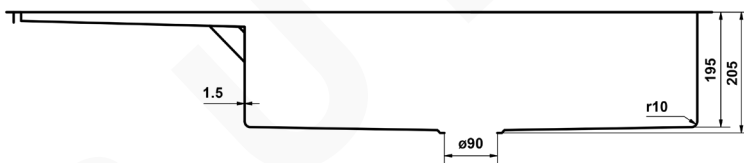

## DESCRIPTION

Brand: Alma  
 Name: Jayden 1200  
 Model: TLAN08L  
 Type: Single Bowl, Taplanding Sink, Left Drainboard  
 Capacity: 63 Litres

## SPECIFICATIONS

Sink size: 1200mm x 500mm  
 Bowl size 1: 770mm x 400mm  
 Bowl size 2: 350mm x 450mm  
 Drainboard size: 380mm x 500mm  
 Depth: 205mm  
 Material: 304 grade stainless steel  
 Thickness: 1.5mm / 16 gauge steel  
 Finish: Brushed stainless steel  
 Internal corner: R10  
 External corner: R20