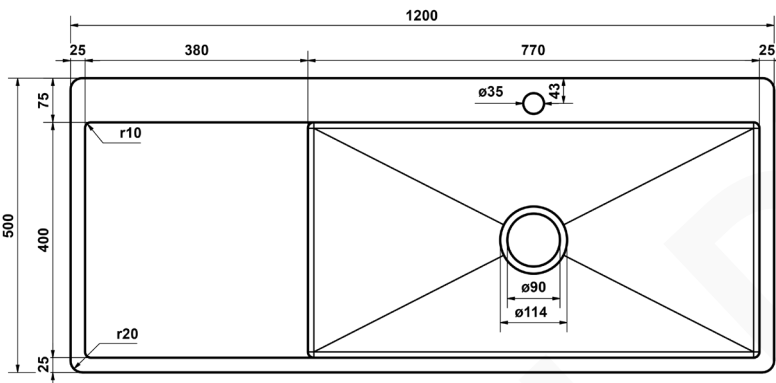

## DESCRIPTION

Brand: Alma  
 Name: Jayden 1200  
 Model: TLAN08L  
 Type: Single Bowl, Taplanding Sink, Left Drainboard  
 Capacity: 63 Litres

## SPECIFICATIONS

Sink size: 1200mm x 500mm  
 Bowl size 1: 770mm x 400mm  
 Bowl size 2: 350mm x 450mm  
 Drainboard size: 380mm x 500mm  
 Depth: 205mm  
 Material: 304 grade stainless steel  
 Thickness: 1.5mm / 16 gauge steel  
 Finish: Brushed stainless steel  
 Internal corner: R10  
 External corner: R20

## AVAILABLE MODEL OPTIONS

- TLAN08L Tap Landing Single Bowl with Left Drain Board
- TLAN08R Tap Landing Single Bowl with Right Drain Board