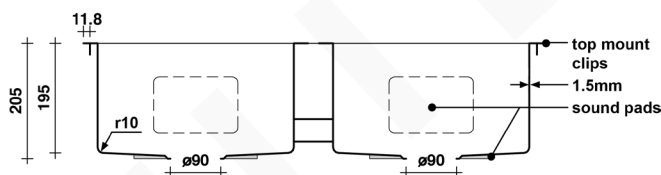

JACK 820

MODEL & AVAILABLE COLOUR OPTIONS

- TLAN013 Jack 820 Brushed Stainless Steel
- SNGMTL013 Jack 820 Brushed Gunmetal

DESCRIPTION

Brand: Alma
 Name: Jack 820
 Model: SNGDTL013 Brushed Brass Gold
 Type: Double bowl sink with tap landing
 Capacity: 63 Litres

SPECIFICATIONS

Sink size: 820mm x 500mm
 Bowl size 1: 350mm x 450mm
 Bowl size 2: 350mm x 450mm
 Depth: 205mm
 Material: 304 grade stainless steel
 Thickness: 1.5mm / 16 gauge steel
 Finish: Brushed Brass Gold PVD
 Internal corner: R10
 External corner: R20