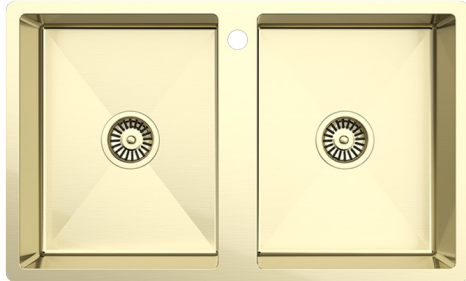

JACK 820

MODEL & AVAILABLE COLOUR OPTIONS

- TLAN013 Jack 820 Brushed Stainless Steel
- SNGMTL013 Jack 820 Brushed Gunmetal

DESCRIPTION

Brand: Alma
 Name: Jack 820
 Model: SNGDTL013 Brushed Brass Gold
 Type: Double bowl sink with tap landing
 Capacity: 63 Litres

SPECIFICATIONS

Sink size: 820mm x 500mm
 Bowl size 1: 350mm x 450mm
 Bowl size 2: 350mm x 450mm
 Depth: 205mm
 Material: 304 grade stainless steel
 Thickness: 1.5mm / 16 gauge steel
 Finish: Brushed Brass Gold PVD
 Internal corner: R10
 External corner: R20