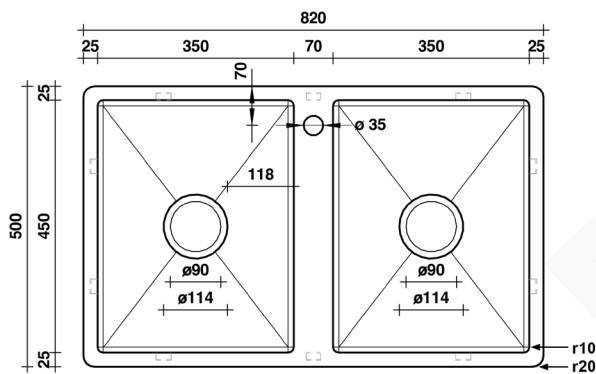

JACK 820

MODEL & AVAILABLE COLOUR OPTIONS

- TLAN013 Jack 820 Brushed Stainless Steel
- SNGMTL013 Jack 820 Brushed Gunmetal

DESCRIPTION

Brand: Alma
 Name: Jack 820
 Model: SNGDTL013 Brushed Brass Gold
 Type: Double bowl sink with tap landing
 Capacity: 63 Litres

SPECIFICATIONS

Sink size: 820mm x 500mm
 Bowl size 1: 350mm x 450mm
 Bowl size 2: 350mm x 450mm
 Depth: 205mm
 Material: 304 grade stainless steel
 Thickness: 1.5mm / 16 gauge steel
 Finish: Brushed Brass Gold PVD
 Internal corner: R10
 External corner: R20