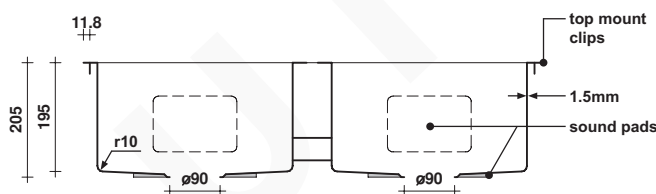

JACK 820

MODEL & AVAILABLE COLOUR OPTIONS

- TLAN013 Jack 820 Brushed Stainless Steel

DESCRIPTION

Brand: Alma
 Name: Jack 820
 Model: TLAN013 Brushed Stainless Steel
 Type: Double bowl sink with tap landing
 Capacity: 63 Litres

SPECIFICATIONS

Sink size: 820mm x 500mm
 Bowl size 1: 350mm x 450mm
 Bowl size 2: 350mm x 450mm
 Depth: 205mm
 Material: 304 grade stainless steel
 Thickness: 1.5mm / 16 gauge steel
 Finish: Brushed stainless steel
 Internal corner: R10
 External corner: R20

INSTALLATION OPTIONS

- Under-mount / top-mount / flush-mount.

INCLUSIONS

- Top mount brackets.
- Anti-condensation exterior coating.
- Sound pads to external faces and base.
- 90mm strainer waste and plug to each drain.