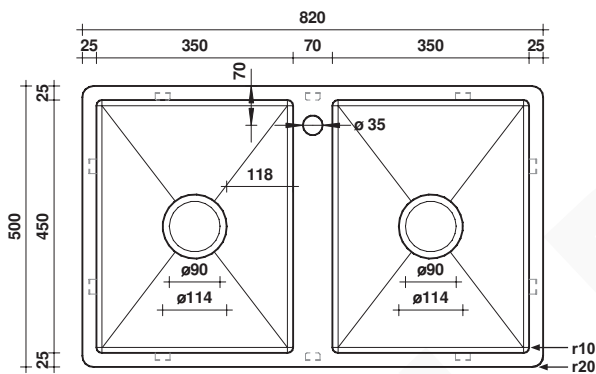

JACK 820

MODEL & AVAILABLE COLOUR OPTIONS

- TLAN013 Jack 820 Brushed Stainless Steel

DESCRIPTION

Brand: Alma
 Name: Jack 820
 Model: TLAN013 Brushed Stainless Steel
 Type: Double bowl sink with tap landing
 Capacity: 63 Litres

SPECIFICATIONS

Sink size: 820mm x 500mm
 Bowl size 1: 350mm x 450mm
 Bowl size 2: 350mm x 450mm
 Depth: 205mm
 Material: 304 grade stainless steel
 Thickness: 1.5mm / 16 gauge steel
 Finish: Brushed stainless steel
 Internal corner: R10
 External corner: R20