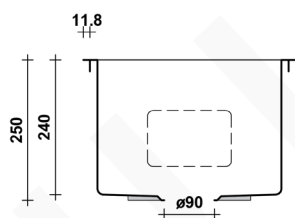

EVELYN 380

MODEL & AVAILABLE COLOUR OPTIONS

- TLAN020 Evelyn 380 Brushed Stainless Steel

DESCRIPTION

Brand: Alma
Name: Evelyn 380
Model: TLAN020 Brushed Stainless Steel
Type: Single bowl sink with tap landing
Capacity: 33 Litres

SPECIFICATIONS

Sink size: 380mm x 500mm
Bowl size: 330mm x 400mm
Depth: 250mm
Material: 304 grade stainless steel
Thickness: 1.5mm / 16 gauge steel
Finish: Brushed stainless steel
Internal corner: R10
External corner: R20

INSTALLATION OPTIONS

- Under-mount / top-mount / flush-mount.

INCLUSIONS

- Top mount brackets.
- Anti-condensation exterior coating.
- Sound pads to external faces and base.
- 90mm strainer waste and plug to each drain.

WARRANTY

- 25 years manufacturer's warranty.
- Fit for Australian Standards and UPC certified.