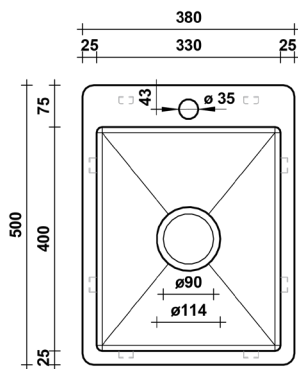

EVELYN 380

MODEL & AVAILABLE COLOUR OPTIONS

- TLAN020 Evelyn 380 Brushed Stainless Steel

DESCRIPTION

Brand: Alma
Name: Evelyn 380
Model: TLAN020 Brushed Stainless Steel
Type: Single bowl sink with tap landing
Capacity: 33 Litres

SPECIFICATIONS

Sink size: 380mm x 500mm
Bowl size: 330mm x 400mm
Depth: 250mm
Material: 304 grade stainless steel
Thickness: 1.5mm / 16 gauge steel
Finish: Brushed stainless steel
Internal corner: R10
External corner: R20

INSTALLATION OPTIONS

- Under-mount / top-mount / flush-mount.

INCLUSIONS

- Top mount brackets.
- Anti-condensation exterior coating.
- Sound pads to external faces and base.
- 90mm strainer waste and plug to each drain.

WARRANTY

- 25 years manufacturer's warranty.
- Fit for Australian Standards and UPC certified.