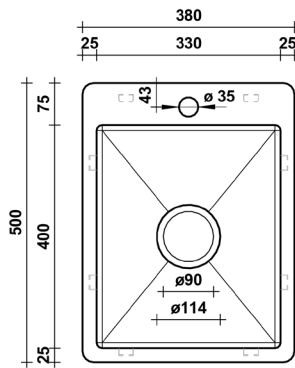

EVELYN 380

MODEL & AVAILABLE COLOUR OPTIONS

- TLAN020 Evelyn 380 Brushed Stainless Steel
- SNGMTL020 Evelyn 380 Brushed Gunmetal

DESCRIPTION

Brand: Alma
Name: Evelyn 380
Model: SNGDTL020 Brushed Brass Gold
Type: Single bowl sink with tap landing
Capacity: 33 Litres

SPECIFICATIONS

Sink size: 380mm x 500mm
Bowl size: 330mm x 400mm
Depth: 250mm
Material: 304 grade stainless steel
Thickness: 1.5mm / 16 gauge steel
Finish: Brushed Brass Gold PVD
Internal corner: R10
External corner: R20

INSTALLATION OPTIONS

- Under-mount / top-mount / flush-mount.

INCLUSIONS

- Top mount brackets.
- Anti-condensation exterior coating.
- Sound pads to external faces and base.
- 90mm strainer waste and plug to each drain.
- Protector Grid

WARRANTY

- 25 years manufacturer's warranty.
- Fit for Australian Standards and UPC certified.