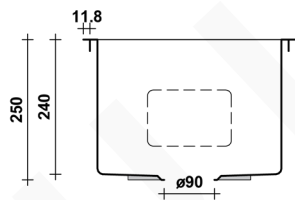

EVELYN 380

MODEL & AVAILABLE COLOUR OPTIONS

- TLAN020 Evelyn 380 Brushed Stainless Steel
- SNGMTL020 Evelyn 380 Brushed Gunmetal

DESCRIPTION

Brand: Alma
Name: Evelyn 380
Model: SNGDTL020 Brushed Brass Gold
Type: Single bowl sink with tap landing
Capacity: 33 Litres

SPECIFICATIONS

Sink size: 380mm x 500mm
Bowl size: 330mm x 400mm
Depth: 250mm
Material: 304 grade stainless steel
Thickness: 1.5mm / 16 gauge steel
Finish: Brushed Brass Gold PVD
Internal corner: R10
External corner: R20

INSTALLATION OPTIONS

- Under-mount / top-mount / flush-mount.

INCLUSIONS

- Top mount brackets.
- Anti-condensation exterior coating.
- Sound pads to external faces and base.
- 90mm strainer waste and plug to each drain.
- Protector Grid

WARRANTY

- 25 years manufacturer's warranty.
- Fit for Australian Standards and UPC certified.