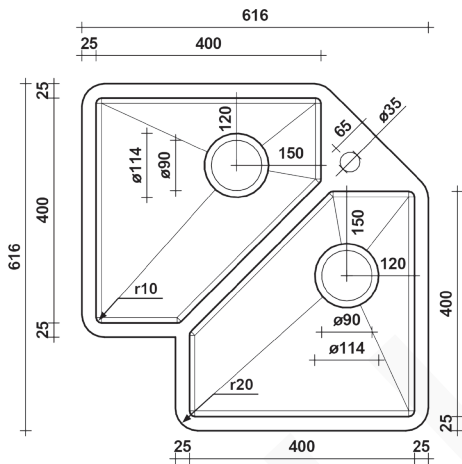

ELLA CORNER

AVAILABLE MODEL OPTIONS

- SNCOR016 Ella Corner Brushed Stainless Steel

DESCRIPTION

Brand: Alma
 Name: Ella Corner
 Model: SNCOR016 Brushed Stainless Steel
 Type: Corner double bowl sink
 Capacity: 52.5 Litres

SPECIFICATIONS

Sink size: 616mm x 616mm
 Bowl size 1: 400mm x 400mm
 Bowl size 2: 400mm x 400mm
 Depth: 205mm
 Material: 304 grade stainless steel
 Thickness: 1.5mm / 16 gauge steel
 Finish: Brushed stainless steel
 Internal corner: R10
 External corner: R20