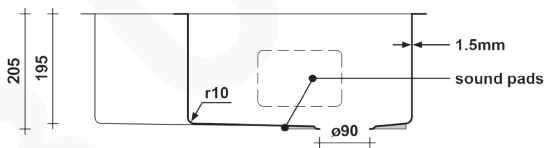

ELLA CORNER

AVAILABLE MODEL OPTIONS

- SNCOR016 Ella Corner Brushed Stainless Steel

DESCRIPTION

Brand: Alma
 Name: Ella Corner
 Model: SNCOR016 Brushed Stainless Steel
 Type: Corner double bowl sink
 Capacity: 52.5 Litres

SPECIFICATIONS

Sink size: 616mm x 616mm
 Bowl size 1: 400mm x 400mm
 Bowl size 2: 400mm x 400mm
 Depth: 205mm
 Material: 304 grade stainless steel
 Thickness: 1.5mm / 16 gauge steel
 Finish: Brushed stainless steel
 Internal corner: R10
 External corner: R20