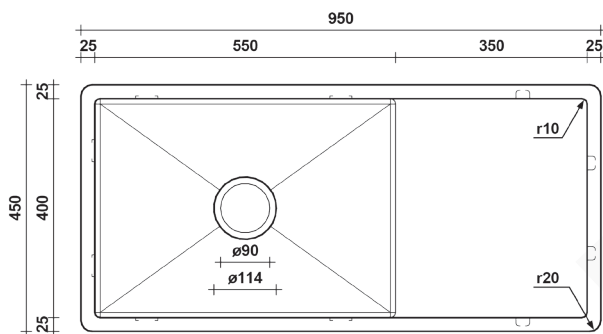

CODY 950

MODEL & AVAILABLE COLOUR OPTIONS

- SNA01009 Cody 950 Brushed Stainless Steel
- SNGM009 Cody 950 Brushed Gunmetal
- SNGD009 Cody 950 Brushed Brass Gold

DESCRIPTION

- Brand: Alma
- Name: Cody 950
- Model: SNA01009 Brushed Stainless Steel
- Type: Single bowl sink with drainboard
- Capacity: 45 Litres

SPECIFICATIONS

- Sink size: 950mm x 450mm
- Bowl size: 550mm x 400mm
- Drainboard size: 350mm x 400mm
- Depth: 205mm
- Material: 304 grade stainless steel
- Thickness: 1.5mm / 16 gauge steel
- Finish: Brushed stainless steel
- Internal corner: R10
- External corner: R20

INSTALLATION OPTIONS

- Under-mount / top-mount / flush-mount.

INCLUSIONS

- Top mount brackets.
- Anti-condensation exterior coating.
- Sound pads to external faces and base.
- 90mm strainer waste and plug to each drain.

WARRANTY

- 25 years manufacturer's warranty.
- Fit for Australian Standards and UPC certified.