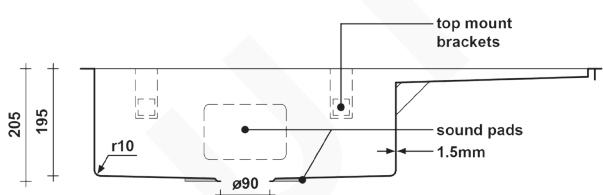

CODY 950

MODEL & AVAILABLE COLOUR OPTIONS

- SNA01009 Cody 950 Brushed Stainless Steel
- SNGM009 Cody 950 Brushed Gunmetal
- SNGD009 Cody 950 Brushed Brass Gold

DESCRIPTION

- Brand: Alma
- Name: Cody 950
- Model: SNA01009 Brushed Stainless Steel
- Type: Single bowl sink with drainboard
- Capacity: 45 Litres

SPECIFICATIONS

- Sink size: 950mm x 450mm
- Bowl size: 550mm x 400mm
- Drainboard size: 350mm x 400mm
- Depth: 205mm
- Material: 304 grade stainless steel
- Thickness: 1.5mm / 16 gauge steel
- Finish: Brushed stainless steel
- Internal corner: R10
- External corner: R20

INSTALLATION OPTIONS

- Under-mount / top-mount / flush-mount.

INCLUSIONS

- Top mount brackets.
- Anti-condensation exterior coating.
- Sound pads to external faces and base.
- 90mm strainer waste and plug to each drain.

WARRANTY

- 25 years manufacturer's warranty.
- Fit for Australian Standards and UPC certified.