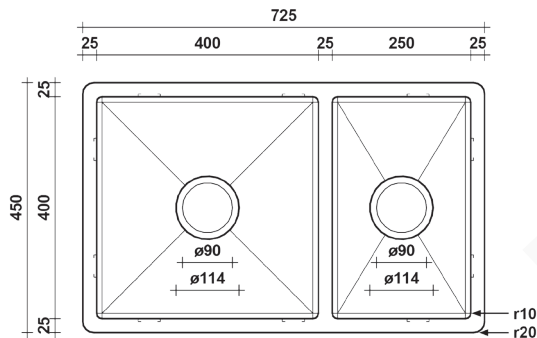

CLIFFORD 725

MODEL & AVAILABLE COLOUR OPTIONS

- SNA01011 Clifford 725 Brushed Stainless Steel
- SNGM011 Clifford 725 Brushed Gunmetal
- SNGD011 Clifford 725 Brushed Brass Gold

DESCRIPTION

Brand: Alma
 Name: Clifford 725
 Model: SNA01011 Brushed Stainless Steel
 Type: Double bowl sink
 Capacity: 53 Litres

SPECIFICATIONS

Sink size: 725mm x 450mm
 Bowl size 1: 400mm x 400mm
 Bowl size 2: 250mm x 400mm
 Depth: 205mm
 Material: 304 grade stainless steel
 Thickness: 1.5mm / 16 gauge steel
 Finish: Brushed stainless steel
 Internal corner: R10
 External corner: R20