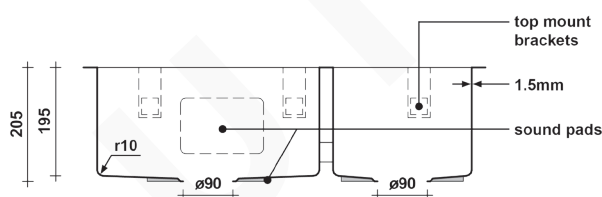

CLIFFORD 725

MODEL & AVAILABLE COLOUR OPTIONS

- SNA01011 Clifford 725 Brushed Stainless Steel
- SNGM011 Clifford 725 Brushed Gunmetal
- SNGD011 Clifford 725 Brushed Brass Gold

DESCRIPTION

Brand: Alma
 Name: Clifford 725
 Model: SNA01011 Brushed Stainless Steel
 Type: Double bowl sink
 Capacity: 53 Litres

SPECIFICATIONS

Sink size: 725mm x 450mm
 Bowl size 1: 400mm x 400mm
 Bowl size 2: 250mm x 400mm
 Depth: 205mm
 Material: 304 grade stainless steel
 Thickness: 1.5mm / 16 gauge steel
 Finish: Brushed stainless steel
 Internal corner: R10
 External corner: R20