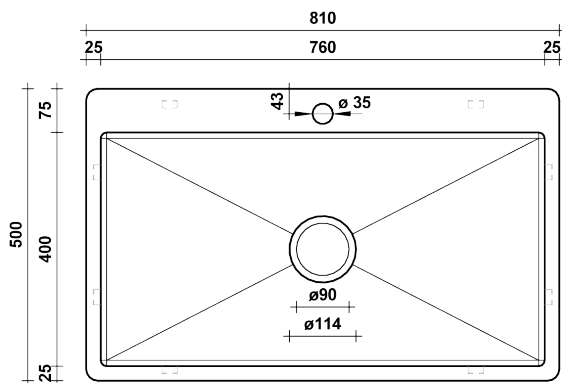

BRITTANY 810

MODEL & AVAILABLE COLOUR OPTIONS

- TLAN007 Brittany 810 Brushed Stainless Steel

DESCRIPTION

- Brand: Alma
- Name: Brittany 810
- Model: TLAN007 Brushed Stainless Steel
- Type: Single bowl sink with tap landing
- Capacity: 76 Litres

SPECIFICATIONS

- Sink size: 810mm x 500mm
- Bowl size: 760mm x 400mm
- Depth: 250mm
- Material: 304 grade stainless steel
- Thickness: 1.5mm / 16 gauge steel
- Finish: Brushed stainless steel
- Internal corner: R10
- External corner: R20