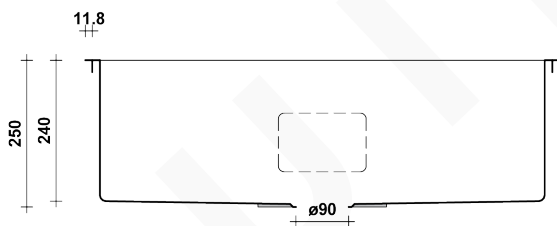

BRITTANY 810

MODEL & AVAILABLE COLOUR OPTIONS

- TLAN007 Brittany 810 Brushed Stainless Steel

DESCRIPTION

- Brand: Alma
- Name: Brittany 810
- Model: TLAN007 Brushed Stainless Steel
- Type: Single bowl sink with tap landing
- Capacity: 76 Litres

SPECIFICATIONS

- Sink size: 810mm x 500mm
- Bowl size: 760mm x 400mm
- Depth: 250mm
- Material: 304 grade stainless steel
- Thickness: 1.5mm / 16 gauge steel
- Finish: Brushed stainless steel
- Internal corner: R10
- External corner: R20