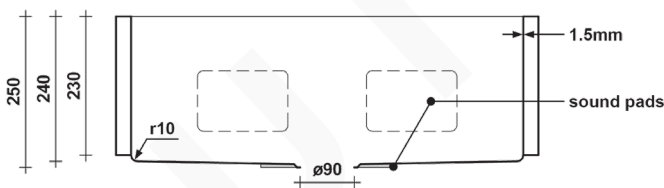

BODEN 700

MODEL & AVAILABLE COLOUR OPTIONS

- SNBP005 Boden 700 Brushed Stainless Steel
- GMBP005 Boden 700 Brushed Gunmetal

DESCRIPTION

- Brand: Alma
- Name: Boden 700
- Model: SNBP005 Brushed Stainless Steel
- Type: Single bowl sink
- Capacity: 65 Litres

SPECIFICATIONS

- Sink size: 700mm x 475mm
- Bowl size: 650mm x 400mm
- Depth: 250mm
- Material: 304 grade stainless steel
- Thickness: 1.5mm / 16 gauge steel
- Finish: Brushed stainless steel
- Internal corner: R10
- External corner: R20

INSTALLATION OPTIONS

- Under-mount / top-mount / flush-mount.

INCLUSIONS

- Top mount brackets.
- Anti-condensation exterior coating.
- Sound pads to external faces and base.
- 90mm strainer waste and plug to each drain.

WARRANTY

- 25 years manufacturer's warranty.
- Fit for Australian Standards and UPC certified.