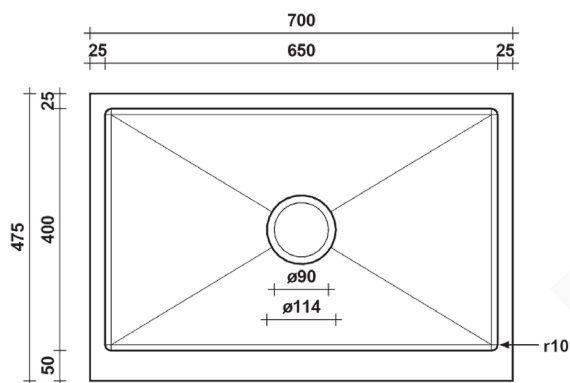

BODEN 700

MODEL & AVAILABLE COLOUR OPTIONS

- SNBP005 Boden 700 Brushed Stainless Steel
- GMBP005 Boden 700 Brushed Gunmetal

DESCRIPTION

- Brand: Alma
- Name: Boden 700
- Model: SNBP005 Brushed Stainless Steel
- Type: Single bowl sink
- Capacity: 65 Litres

SPECIFICATIONS

- Sink size: 700mm x 475mm
- Bowl size: 650mm x 400mm
- Depth: 250mm
- Material: 304 grade stainless steel
- Thickness: 1.5mm / 16 gauge steel
- Finish: Brushed stainless steel
- Internal corner: R10
- External corner: R20

INSTALLATION OPTIONS

- Under-mount / top-mount / flush-mount.

INCLUSIONS

- Top mount brackets.
- Anti-condensation exterior coating.
- Sound pads to external faces and base.
- 90mm strainer waste and plug to each drain.

WARRANTY

- 25 years manufacturer's warranty.
- Fit for Australian Standards and UPC certified.