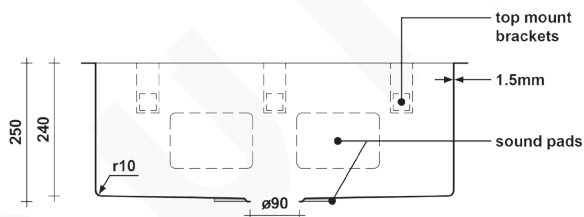

AVISA 700

MODEL & AVAILABLE COLOUR OPTIONS

- SNA01005: Avisa 700 Brushed Stainless Steel
- SNGM005: Avisa 700 Brushed Gunmetal
- SNGD005: Avisa 700 Brushed Brass Gold

DESCRIPTION

- Brand: Alma
- Name: Avisa 700
- Model: SNA01005 Brushed Stainless Steel
- Type: Single bowl sink
- Capacity: 60 Litres

SPECIFICATIONS

- Sink size: 700mm x 450mm
- Bowl size: 650mm x 400mm
- Depth: 250mm
- Material: 304 grade stainless steel
- Thickness: 1.5mm / 16 gauge steel
- Finish: Brushed stainless steel
- Internal corner: R10
- External corner: R20