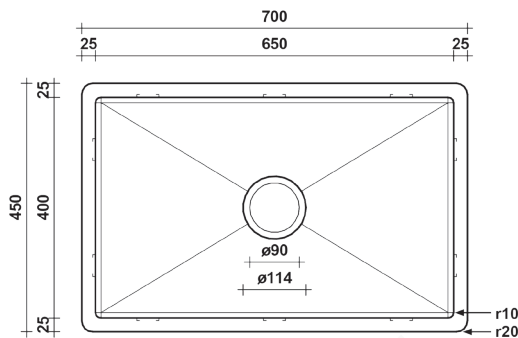

AVISA 700

MODEL & AVAILABLE COLOUR OPTIONS

- SNA01005: Avisa 700 Brushed Stainless Steel
- SNGM005: Avisa 700 Brushed Gunmetal
- SNGD005: Avisa 700 Brushed Brass Gold

DESCRIPTION

- Brand: Alma
- Name: Avisa 700
- Model: SNA01005 Brushed Stainless Steel
- Type: Single bowl sink
- Capacity: 60 Litres

SPECIFICATIONS

- Sink size: 700mm x 450mm
- Bowl size: 650mm x 400mm
- Depth: 250mm
- Material: 304 grade stainless steel
- Thickness: 1.5mm / 16 gauge steel
- Finish: Brushed stainless steel
- Internal corner: R10
- External corner: R20