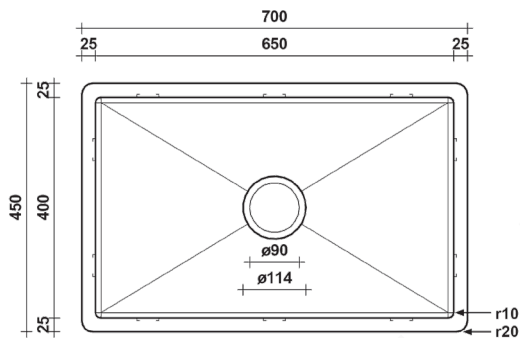

TASHA 700

DESCRIPTION

Brand: Alma
 Name: Tasha 700
 Model: SNALF005 Brushed Stainless Steel
 Type: Single bowl sink
 Capacity: 65 Litres

SPECIFICATIONS

Sink size: 700mm x 450mm
 Bowl size: 650mm x 400mm
 Depth: 250mm
 Material: 316 grade stainless steel
 Thickness: 1.5mm / 16 gauge steel
 Finish: Brushed stainless steel
 Internal corner: R10
 External corner: R20