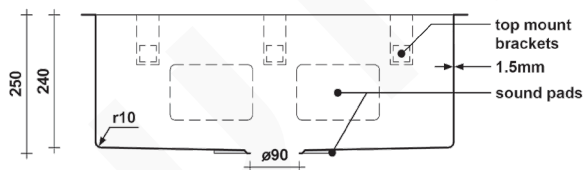

TASHA 700

DESCRIPTION

Brand: Alma
 Name: Tasha 700
 Model: SNALF005 Brushed Stainless Steel
 Type: Single bowl sink
 Capacity: 65 Litres

SPECIFICATIONS

Sink size: 700mm x 450mm
 Bowl size: 650mm x 400mm
 Depth: 250mm
 Material: 316 grade stainless steel
 Thickness: 1.5mm / 16 gauge steel
 Finish: Brushed stainless steel
 Internal corner: R10
 External corner: R20

INSTALLATION OPTIONS

- Under-mount / top-mount / flush-mount.

INCLUSIONS

- Top mount brackets.
- Anti-condensation exterior coating.
- Sound pads to external faces and base.
- 90mm strainer waste and plug to each drain.