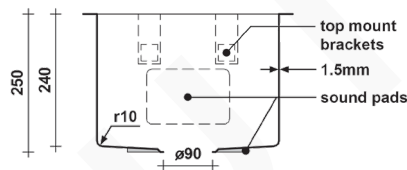

ROSS 380

DESCRIPTION

Brand: Alma
 Name: Ross 380
 Model: SNALF020 Brushed Stainless Steel
 Type: Single bowl sink
 Capacity: 33 Litres

SPECIFICATIONS

Sink size: 380mm x 450mm
 Bowl size: 330mm x 400mm
 Depth: 250mm
 Material: 316 grade stainless steel
 Thickness: 1.5mm / 16 gauge steel
 Finish: Brushed stainless steel
 Internal corner: R10
 External corner: R20

INSTALLATION OPTIONS

- Under-mount / top-mount / flush-mount.

INCLUSIONS

- Top mount brackets.
- Anti-condensation exterior coating.
- Sound pads to external faces and base.
- 90mm strainer waste and plug to each drain.