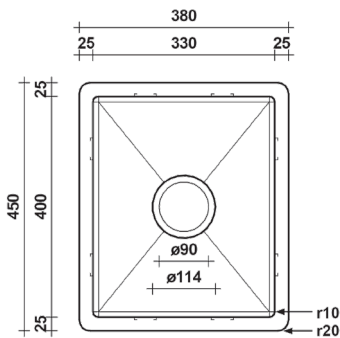

ROSS 380

DESCRIPTION

Brand: Alma
 Name: Ross 380
 Model: SNALF020 Brushed Stainless Steel
 Type: Single bowl sink
 Capacity: 33 Litres

SPECIFICATIONS

Sink size: 380mm x 450mm
 Bowl size: 330mm x 400mm
 Depth: 250mm
 Material: 316 grade stainless steel
 Thickness: 1.5mm / 16 gauge steel
 Finish: Brushed stainless steel
 Internal corner: R10
 External corner: R20