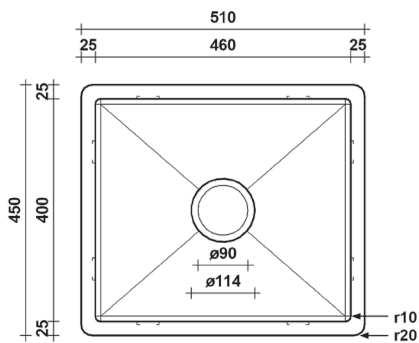

### DESCRIPTION

Brand:	Alma
Name:	Jeya 510
Model:	SNALF003 Brushed Stainless Steel
Type:	Single bowl sink
Capacity:	46 Litres

### SPECIFICATIONS

Sink size:	510mm x 450mm
Bowl size:	460mm x 400mm
Depth:	250mm
Material:	316 grade stainless steel
Thickness:	1.5mm / 16 gauge steel
Finish:	Brushed stainless steel
Internal corner:	R10
External corner:	R20