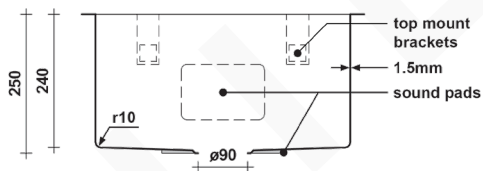

### DESCRIPTION

Brand:	Alma
Name:	Jeya 510
Model:	SNALF003 Brushed Stainless Steel
Type:	Single bowl sink
Capacity:	46 Litres

### SPECIFICATIONS

Sink size:	510mm x 450mm
Bowl size:	460mm x 400mm
Depth:	250mm
Material:	316 grade stainless steel
Thickness:	1.5mm / 16 gauge steel
Finish:	Brushed stainless steel
Internal corner:	R10
External corner:	R20