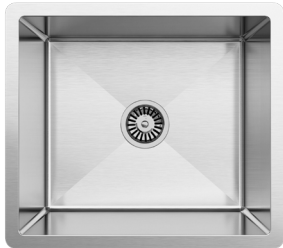

### DESCRIPTION

Brand:	Alma
Name:	Jeya 510
Model:	SNALF003 Brushed Stainless Steel
Type:	Single bowl sink
Capacity:	46 Litres

### SPECIFICATIONS

Sink size:	510mm x 450mm
Bowl size:	460mm x 400mm
Depth:	250mm
Material:	316 grade stainless steel
Thickness:	1.5mm / 16 gauge steel
Finish:	Brushed stainless steel
Internal corner:	R10
External corner:	R20