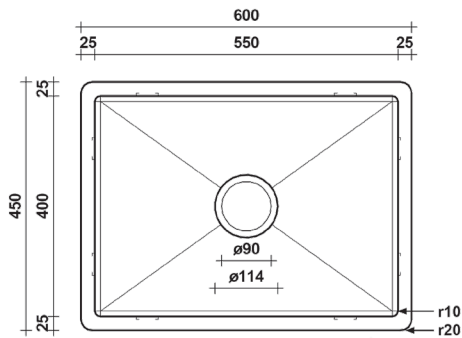

ISSAC 600

DESCRIPTION

Brand: Alma
 Name: Issac 600
 Model: SNALF004 Brushed Stainless Steel
 Type: Single bowl sink
 Capacity: 55 Litres

SPECIFICATIONS

Sink size: 600mm x 450mm
 Bowl size: 550mm x 400mm
 Depth: 250mm
 Material: 316 grade stainless steel
 Thickness: 1.5mm / 16 gauge steel
 Finish: Brushed stainless steel
 Internal corner: R10
 External corner: R20