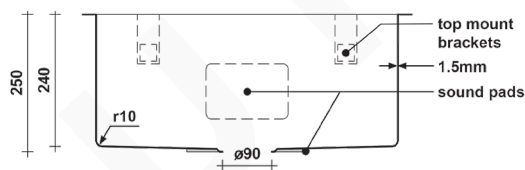

ISSAC 600

DESCRIPTION

Brand: Alma
 Name: Issac 600
 Model: SNALF004 Brushed Stainless Steel
 Type: Single bowl sink
 Capacity: 55 Litres

SPECIFICATIONS

Sink size: 600mm x 450mm
 Bowl size: 550mm x 400mm
 Depth: 250mm
 Material: 316 grade stainless steel
 Thickness: 1.5mm / 16 gauge steel
 Finish: Brushed stainless steel
 Internal corner: R10
 External corner: R20