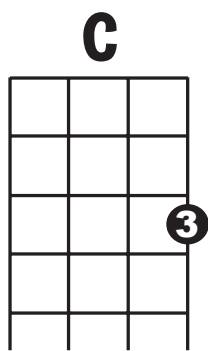

©Themes & Variations

1-888-562-4647 sales@musicplay.ca www.musicplay.ca
#3 4664 Riverside Drive - Red Deer, AB T4N 6Y5 - Canada

Canada

With the participation of the
Government of Canada.

UKULELE CHORDS

Note:
Some chords have been altered to fit smaller hands.

GUITAR CHORDS

Note:

Some chords have been altered to fit smaller hands.

Angels We Have Heard on High

Traditional

F C7 F C7 F

An - gels we have heard on high sweet - ly sing - ing o'er the plains,

5 F C7 F C7 F