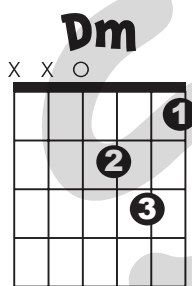

©Themes & Variations

1-888-562-4647 sales@musicplay.ca www.musicplay.ca
#3 4664 Riverside Drive - Red Deer, AB T4N 6Y5 - Canada

Canada

With the participation of the
Government of Canada.

UKULELE CHORDS

Note:
Some chords have been altered to fit smaller hands.

GUITAR CHORDS

Note:

Some chords have been altered to fit smaller hands.

Angels We Have Heard on High

Traditional

F C7 F C7 F

An - gels we have heard on high sweet - ly sing - ing o'er the plains,

5 F C7 F C7 F