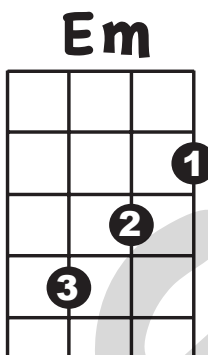

©Themes & Variations

1-888-562-4647 sales@musicplay.ca www.musicplay.ca
#3 4664 Riverside Drive - Red Deer, AB T4N 6Y5 - Canada

Canada

With the participation of the
Government of Canada.

UKULELE CHORDS

Note:
Some chords have been altered to fit smaller hands.

GUITAR CHORDS

Note:

Some chords have been altered to fit smaller hands.

Angels We Have Heard on High

Traditional

F C7 F C7 F

An - gels we have heard on high sweet - ly sing - ing o'er the plains,

5 F C7 F C7 F