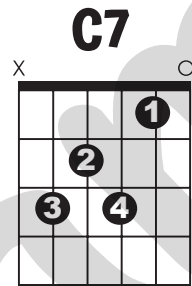

©Themes & Variations

1-888-562-4647 sales@musicplay.ca www.musicplay.ca
#3 4664 Riverside Drive - Red Deer, AB T4N 6Y5 - Canada

Canada

With the participation of the
Government of Canada.

UKULELE CHORDS

Note:
Some chords have been altered to fit smaller hands.

GUITAR CHORDS

Note:

Some chords have been altered to fit smaller hands.

Angels We Have Heard on High

Traditional

F C7 F C7 F

An - gels we have heard on high sweet - ly sing - ing o'er the plains,

5 F C7 F C7 F