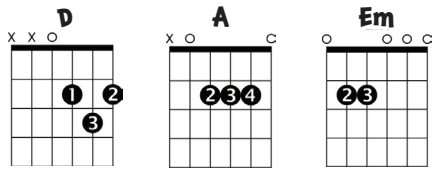

GUITAR CHORDS

Note:

Some chords have been altered to fit smaller hands.

Angels We Have Heard on High

Traditional

F C7 F C7 F

An - gels we have heard on high sweet - ly sing - ing o'er the plains,

5 F C7 F C7 F

2. Angels we have heard on high, sweetly, sweetly through the night

C7 F C7 F

And the mountains in re-ly, echoing their brief de-light

F C7 F C7 F C7

Glo- o - o - oria, in excelsis De-o

F C7 F C7 F C7 F

Glo- o - o - oria, in excelsis De-e-o

Angels We Have Heard on High

(Key of D)

Traditional

D A D A D

An - gels we have heard on high, sweet - ly sing - ing o'er the plains,

5 D A D A D

and the moun - tain in re - ply, e - cho - ing their joy - ous strains.

Divide your class into two groups. One group will play the C7 chord and the other group will play the F chord. I often found that some students were able to change chords, and some weren't. Sit the students who can change chords in the middle of your class and they can play both chords. I would make up signs that said "F" and "C7" and hold up the sign when that chord was to be played. Eventually, the students would learn when they were to switch chords by using their "ears", but this step made a performance possible even in the beginning stages of playing ukulele or guitar.