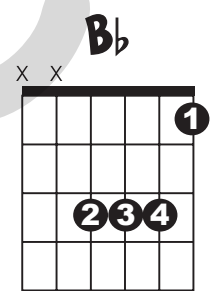

©Themes & Variations

1-888-562-4647 sales@musicplay.ca www.musicplay.ca
#3 4664 Riverside Drive - Red Deer, AB T4N 6Y5 - Canada

Canada

With the participation of the
Government of Canada.

UKULELE CHORDS

Note:
Some chords have been altered to fit smaller hands.

GUITAR CHORDS

Note:

Some chords have been altered to fit smaller hands.

Angels We Have Heard on High

Traditional

F C7 F C7 F

An - gels we have heard on high sweet - ly sing - ing o'er the plains,

5 F C7 F C7 F