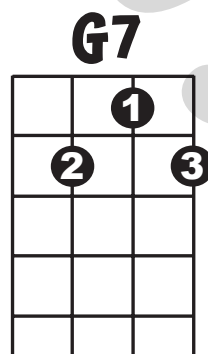

©Themes & Variations

1-888-562-4647 sales@musicplay.ca www.musicplay.ca
#3 4664 Riverside Drive - Red Deer, AB T4N 6Y5 - Canada

Canada

With the participation of the
Government of Canada.

UKULELE CHORDS

Note:
Some chords have been altered to fit smaller hands.

GUITAR CHORDS

Note:

Some chords have been altered to fit smaller hands.

Angels We Have Heard on High

Traditional

F C7 F C7 F

An - gels we have heard on high sweet - ly sing - ing o'er the plains,

5 F C7 F C7 F