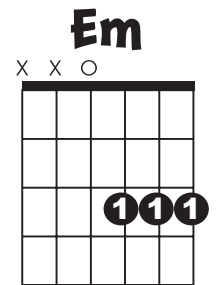

©Themes & Variations

1-888-562-4647 sales@musicplay.ca www.musicplay.ca
#3 4664 Riverside Drive - Red Deer, AB T4N 6Y5 - Canada

Canada

With the participation of the
Government of Canada.

UKULELE CHORDS

Note:
Some chords have been altered to fit smaller hands.

GUITAR CHORDS

Note:

Some chords have been altered to fit smaller hands.

Angels We Have Heard on High

Traditional

F C7 F C7 F

An - gels we have heard on high sweet - ly sing - ing o'er the plains,

5 F C7 F C7 F