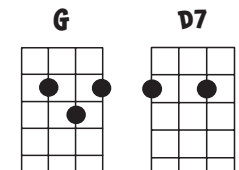

Holiday Round (Key of G)

1. 2. D. Gagné

G D7 G

Dance and sing with me to - day,   Cel - e - brate the hol - i - day!
Ring the bells and sing the song,   Eve - ry - bod - y sing a - long!

Teacher's Note: If sung as a round, play a G chord throughout.