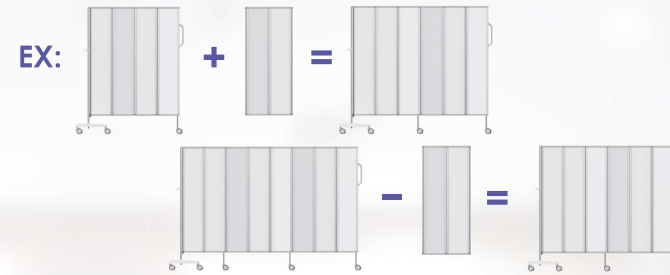

Combination of lightness and panel changeable feature

The patented structure ensures:

1. Panels can be added or reduced meanwhile maintains the lightest weight.
2. No gap or light goes through panels, patient privacy is 100% guaranteed.
3. Smooth folding: 200,000 times smooth folding is guaranteed.

Quick Storage

The folding screen can be tied with an adjustable elastic band which can be used for different numbers of panels. The unique patented design ensures it does not rebound when the number of panels changed.

With swivel castors attached, it provides excellent maneuverability which enables health care workers to move the folding screens around for different

applications. The elegant design is ideal for bringing a warm feeling to the hospital.

- Traditional hospital privacy curtain

VS.

- Bailida's Folding Screen

Dual Use : mobile and wall mounted

The screen can be detached by pushing down the click. This enables the screen to be easily transformed into its wall-mounted function.