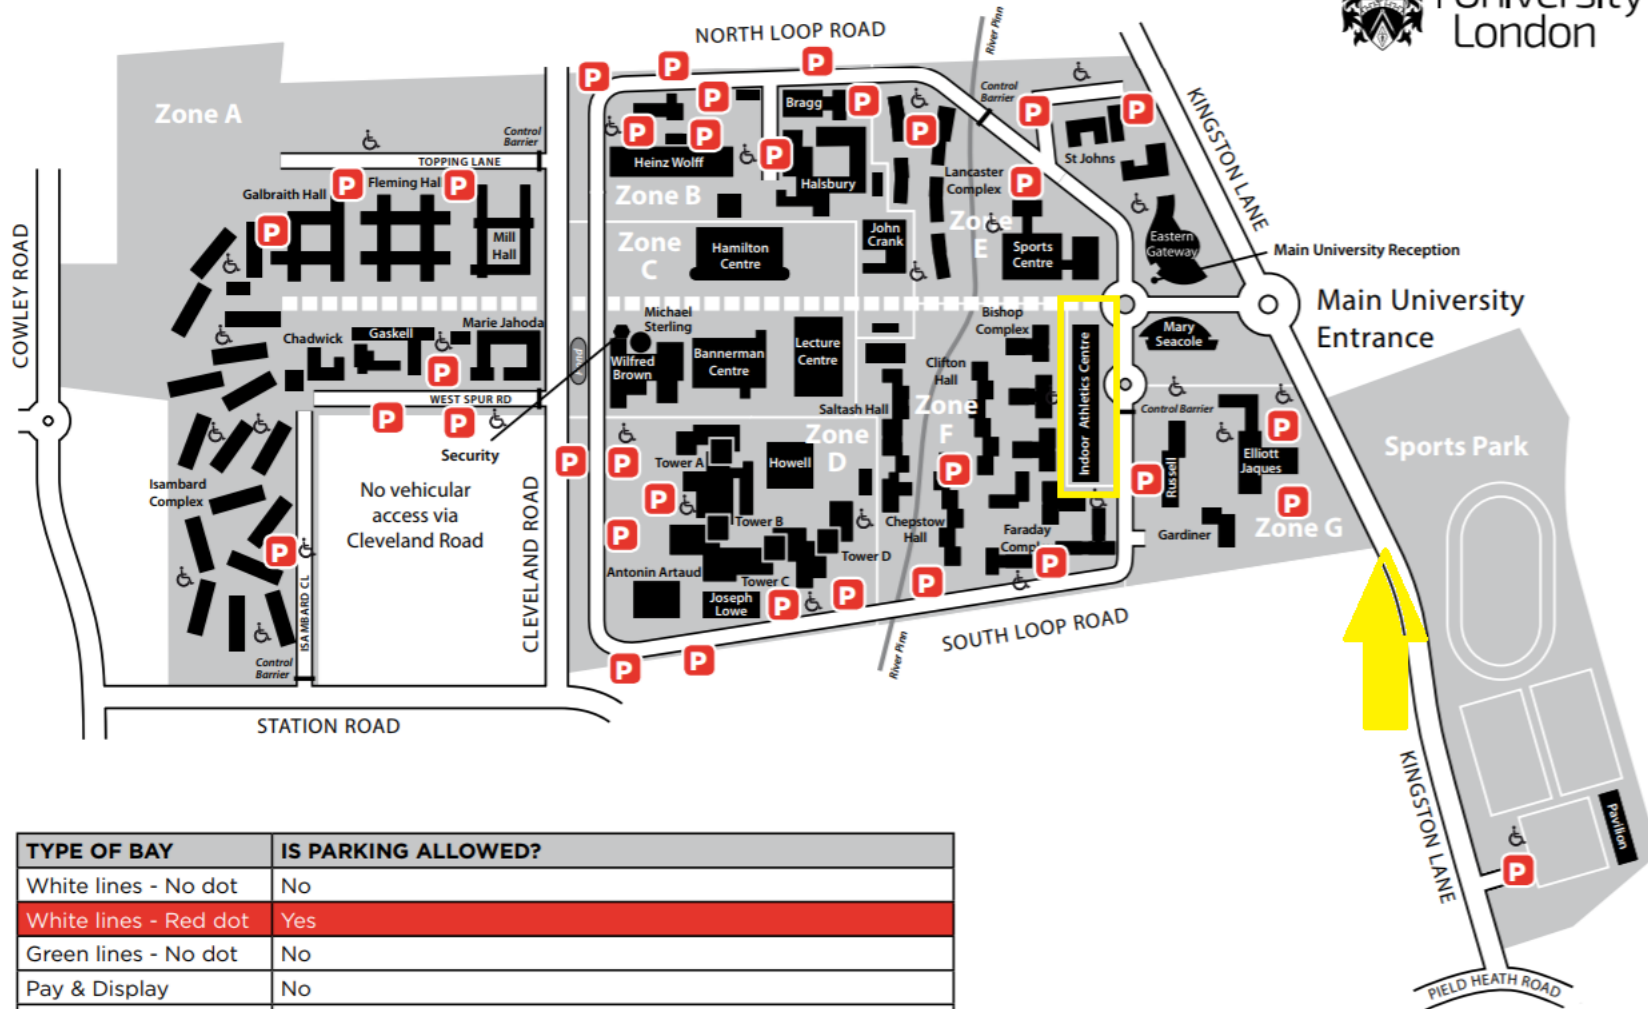

# RED DOT PARKING MAP

TYPE OF BAY	IS PARKING ALLOWED?
White lines - No dot	No
White lines - Red dot	Yes
Green lines - No dot	No
Pay & Display	No
Accessible	No, unless also displaying a valid registered disabled badge