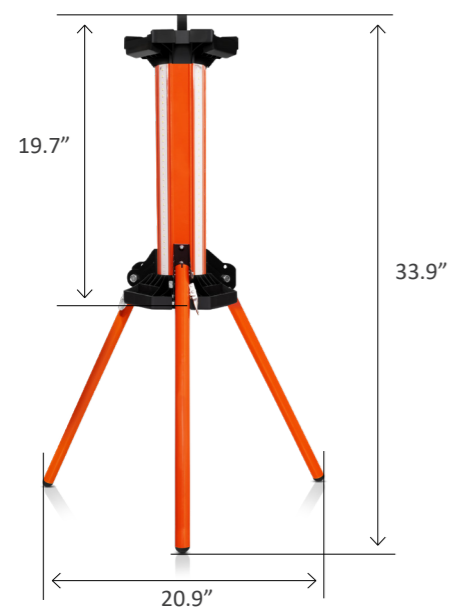

LED TOWER LIGHT

BLUETOOTH SPEAKER LINKABLE

The Parmida LEDSONIC™ Tower Light comes with an adjustable tripod stand, a high-quality Bluetooth speaker and a carry case. This light is portable and strong, perfect for outdoor use, and on job and construction sites. Three light direction options provide up to 300 degrees of light, and a strong handle lets you carry this light around. Use the Bluetooth speaker to add entertainment to your work day, and enjoy storage space for your tools and smartphone. The LEDSONIC Tower Light is durable and versatile, and easy to set up and transport, with a range of features to offer you more than a standard work light.

Weight 7.2lb
Dimensions 20.9"x20.9"x33.9"(extended) / 8.1"x8.1"x19.7" (folded)

LED TOWER LIGHT

PRODUCT SPECIFICATIONS

Item Number	PLED-TWL55W-BL	PLED-TWL55W-OR
Wattage	55W	55W
Lumens	2500-5000lm	2500-5000lm
Voltage	110-130V AC	110-130V AC
Equivalent	100LM/W	100LM/W
Beam Angle	300°	300°
Material	Metal & Heavy-Duty Polycarbonate	Metal & Heavy-Duty Polycarbonate
CCT	6000K, Bright White	6000K, Bright White
Base type	Tripod	Tripod
Sound	Bluetooth Speaker	Bluetooth Speaker
Life	30,000 Hours	30,000 Hours
Certification	ETL	ETL
Warranty	5 Years	5 Years

30,000 HOURS

WET LOCATION RATED

110-130V AC VOLTAGE

2500-5000 LUMENS

100 LM/W

300° BEAM ANGLE

INSTANT ON

BLUETOOTH SPEAKER