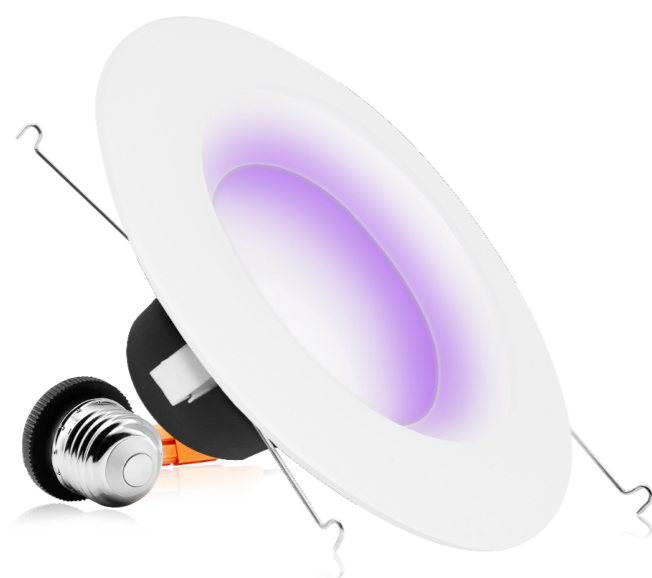

# 5/6" LED SMART DOWNLIGHT

## WI-FI & VOICE CONTROL SMOOTH DESIGN

Control your lights your way with the Parmida LED Technologies™ Smart Downlight. With our app you can put your lights on a timer, create schedules and routines, and customize your lighting plan as you wish. Choose from 16 million colors and shades of white to get your perfect mood lighting, and link your lights to Alexa or Google Assistant for maximum convenience. Control your lights via your app wherever you are, even when you're not at home, with no hub required. Take control of how you light your home and enjoy the ease and simplicity of the Parmida LED Smart Downlight.

Weight 0.51lb  
Dimensions 7.28" x 7.28" x 2.91"

SMART DOWNLIGHT

## PRODUCT SPECIFICATIONS

Item Number	PLED-SMDN615W
Wattage	15W
Lumens	1100lm
Voltage	120V AC
Equivalent	100LM/W
Beam Angle	100°
Dimmable	Yes
Material	PC, PBT, AL1060
CCT	2700K - 5000K, RGBW
CRI	80
Base type	E26
Life	50,000 Hours
Certification	UL
Warranty	5 Years