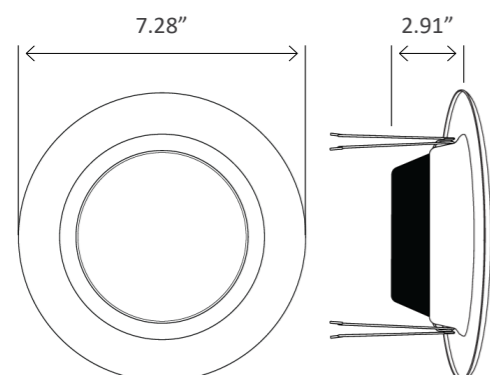

5/6" LED SMART DOWNLIGHT

WI-FI & VOICE CONTROL SMOOTH DESIGN

Control your lights your way with the Parmida LED Technologies™ Smart Downlight. With our app you can put your lights on a timer, create schedules and routines, and customize your lighting plan as you wish. Choose from 16 million colors and shades of white to get your perfect mood lighting, and link your lights to Alexa or Google Assistant for maximum convenience. Control your lights via your app wherever you are, even when you're not at home, with no hub required. Take control of how you light your home and enjoy the ease and simplicity of the Parmida LED Smart Downlight.

Weight 0.51lb
Dimensions 7.28" x 7.28" x 2.91"