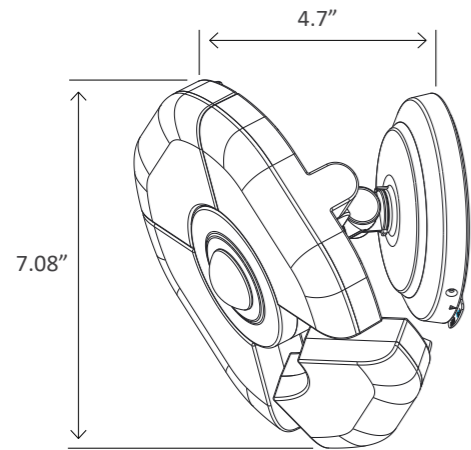

LED QUAD HEAD SECURITY LIGHT

MOTION SENSOR ACTIVATED ADJUSTABLE

The Parmida LED Quad Head Security Light is a highly functional and adjustable light that provides strong lighting from multiple angles. This light can be installed both indoors and outdoors, and comes with a motion sensor with several lighting options, including a dusk-to-dawn setting, offering you multiple ways to use your light. With a 360 degree beam angle, 90 degree adjustable LED leaf heads, and a strong polycarbonate body that can be mounted to a wall, the Quad-Head Security Light is a reliable security light with an attractive design that comes in a black or white finish.

Weight 0.937lb
Dimensions 7.08" x 7.08" x 4.7"

PRODUCT SPECIFICATIONS

Item Number	PLED-SCLP30W
Wattage	30W
Lumens	2400lm
Voltage	110-240V AC
Equivalent	100LM/W
Beam Angle	360°
Material	Polycarbonate, Silicone
CCT	5000K, Day Light
CRI	84
Life	30,000 Hours
Certification	ETL
Warranty	3 Years

30,000 HOURS

WET LOCATION RATED

110-240V AC VOLTAGE

2400 LUMENS

100W REPLACEMENT

360° BEAM ANGLE

INSTANT ON

MOTION SENSOR ACTIVATED