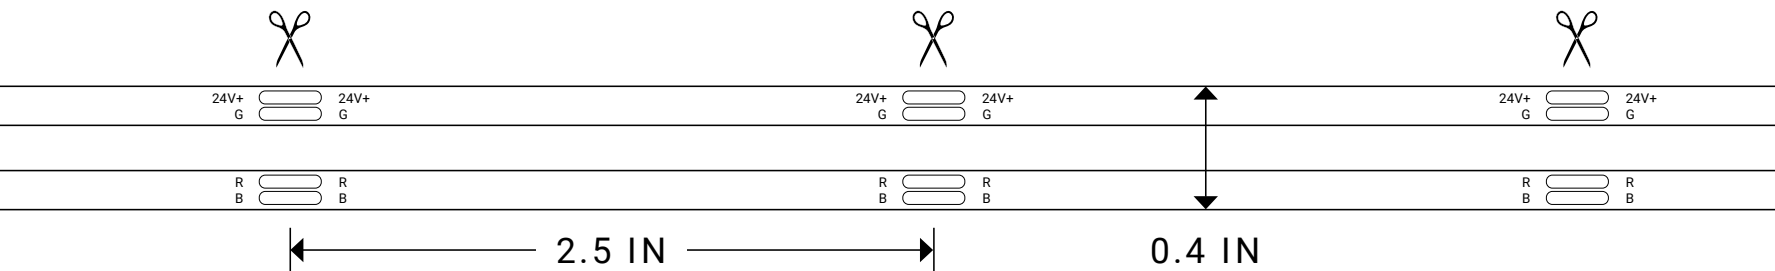

16.4 FT
24V

RGB LED STRIP LIGHT KIT

These Parmida LED Technologies COB RGB Strip Lights are the perfect way to elevate your home. Upgraded COB design means densely distributed LED chips to create a smoother and more uniform lighting effect than traditional SMD strip lights. Flexible and cuttable every 2.5 inches at the terminals, ideal for your TV (backlight), cabinet, closet, bedroom, kitchen, and many more applications for DIY lighting in your home. Comes with 16.4ft of lighting, IR remote, and a 24V power supply. Included remote allows for easy adjustments to dimming, color, and more. With the RGB feature, 20 color options are available at the click of a button.

Weight: 0.7 lbs.
Dimensions: 16.4' x 0.4"

MODEL NUMBER

PLED-CSTR-24V-RGB

RGB

PRODUCT SPECIFICATIONS

Wattage	60W
Lumens	6000LM
Voltage	24V DC
Equivalent	30W
Beam Angle	160°
Dimmable	Yes
LED Density	177 LED chips/FT
CCT	RGB
Base type	N/A
Life	50,000 Hours
Certification	UL Listed
Environment	IP30