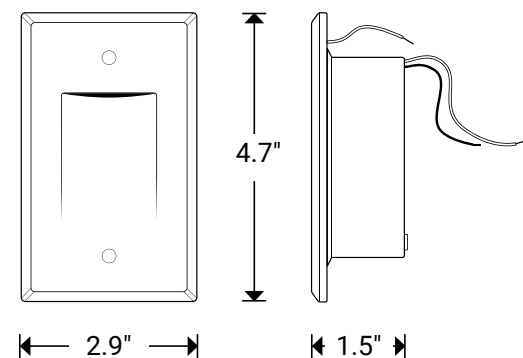

3CCT VERTICAL
WHITE | BRONZE | BLACK
120V STEP LIGHT

This Parmida LED Technologies Vertical Indoor and Outdoor Step Light is a sleek, low profile light to elevate your home. These lights create the perfect ambiance while also improving safety at night. Mounting screws, wire nuts, and hole plugs are included for a simple and quick installation. Ideal for stairways, hallways, patios, or anywhere extra illumination is desired. Dimmable to give you a smooth, 100-10% dimming experience, and set the color temperature to your desired level to create the perfect lighting effect. Choose between 3 color levels: Soft White (3000K), Cool White (4000K), and Day Light (5000K).

Weight: 0.5 lbs.
Dimensions: 2.9" x 4.7" x 1.5"

MODEL NUMBER

PLED-STP-B-V	Black Trim
PLED-STP-W-V	White Trim
PLED-STP-BR-V	Bronze Trim

PRODUCT SPECIFICATIONS

Wattage	2.5W
Lumens	130lm
Voltage	120-277V AC
Equivalent	25W
Beam Angle	30°
Dimmable	Yes
Material	Aluminum alloy
CCT	3CCT: 3000K-4000K-5000K
CRI	90
Base type	N/A
Life	50,000 Hours
Certification	ETL
Environment	IP65 (water resistant)