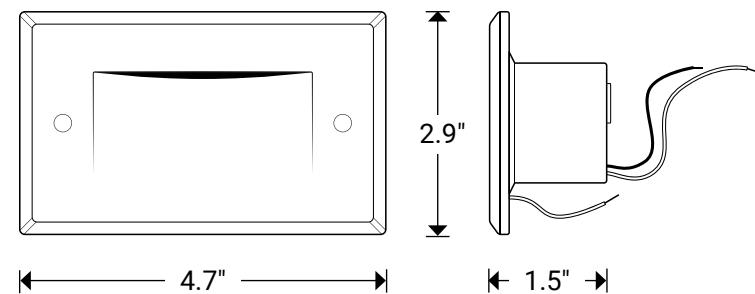

3CCT HORIZONTAL
WHITE | BRONZE | BLACK
120V STEP LIGHT

This Parmida LED Technologies Horizontal Indoor and Outdoor Step Light is a sleek, low profile light to elevate your home. These lights create the perfect ambiance while also improving safety at night. Mounting screws, wire nuts, and hole plugs are included for a simple and quick installation. Ideal for stairways, hallways, patios, or anywhere extra illumination is desired. Dimmable to give you a smooth, 100-10% dimming experience, and set the color temperature to your desired level to create the perfect lighting effect. Choose between 3 color levels: Soft White (3000K), Cool White (4000K), and Day Light (5000K).

Weight: 0.5 lbs.
Dimensions: 4.7" x 2.9" x 1.5"

MODEL NUMBER

PLED-STP-B	White Trim
PLED-STP-W	Bronze Trim
PLED-STP-BR	Black Trim

PRODUCT SPECIFICATIONS

Wattage	2.5W
Lumens	130lm
Voltage	120-277V AC
Equivalent	25W
Beam Angle	30°
Dimmable	Yes
Material	Aluminum alloy
CCT	3CCT: 3000K-4000K-5000K
CRI	90
Base type	N/A
Life	50,000 Hours
Certification	ETL
Environment	IP65 (water resistant)