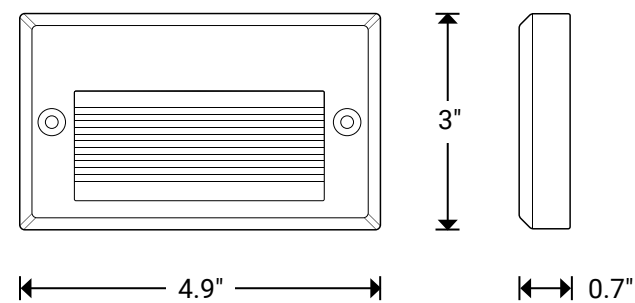

3CCT
WHITE | BRONZE | BLACK
12V STEP LIGHT

This Parmida LED Technologies Low Voltage Indoor and Outdoor Step Light is a sleek, low profile light to elevate your home. These lights create the perfect ambiance while also improving safety at night. Mounting screws, wire nuts, and hole plugs are included for a simple and quick installation. Ideal for stairways, hallways, patios, or anywhere extra illumination is desired. Dimmable to give you a smooth, 100-10% dimming experience, and set the color temperature to your desired level to create the perfect lighting effect. Choose between 3 color levels: Soft White (3000K), Cool White (4000K), and Day Light (5000K).

Weight: 0.3 lbs.
Dimensions: 4.9" x 3.0" x 0.7"

MODEL NUMBER

PLED-LVSTP-B	Black Trim
PLED-LVSTP-W	White Trim
PLED-LVSTP-BR	Bronze Trim

PRODUCT SPECIFICATIONS

Wattage	3W
Lumens	50lm
Voltage	12-24V AC/DC
Equivalent	25W
Beam Angle	30°
Dimmable	Yes
Material	Aluminum alloy
CCT	3CCT: 3000K-4000K-5000K
CRI	90
Base type	N/A
Life	50,000 Hours
Certification	ETL
Environment	IP65 (water resistant)