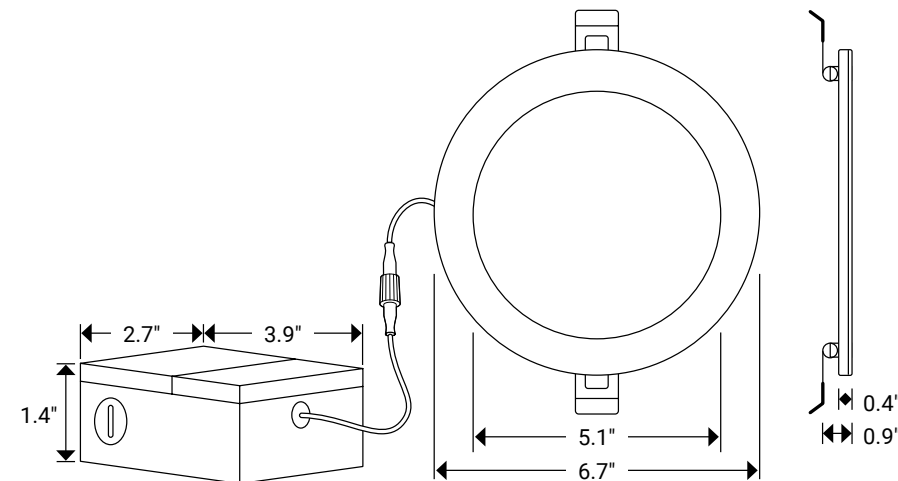

**5CCT + NIGHT LIGHT
WITH JUNCTION BOX**

6" LED ROUND SLIM PANEL

The Parmida 6" Slim Panel downlight with Night Light function is an ultra-thin downlight, with a 1.4" junction box, ideal for quick, simple, and housing-free installation. Its low-profile design makes it the ideal solution for new construction or remodel projects, as it installs without a housing can. This light is perfect for shallow ceiling plenums. Constructed with a durable aluminum trim, this product is built with Steady-Dim technology and is compatible with most modern LED dimmers. Set the color temperature of your lights to the desired level with a simple flip of a switch (located on the Junction Box). Choose between Warm White (2700K), Soft White (3000K), Neutral White (3500K), Cool White (4000K), and Day Light (5000K). Toggle the Night Light function (2000K) by turning the light off at the wall switch, then turning back on after 3 seconds.

Weight: 0.8 lbs.
Dimensions: 6.7" x 0.9"

MODEL NUMBER

PLED-PDN12WMCCT-NL

PRODUCT SPECIFICATIONS

Wattage	15W
Lumens	1200lm
Voltage	120V AC
Equivalent	120W
Beam Angle	120°
Dimmable	Yes
Material	Aluminum
CCT (Main Light)	5CCT: 2700K-3000K-3500K-4000K-5000K
CCT (Night Light)	2000K
CRI	>80
Base type	N/A
Life	25,000 Hours
Certification	ETL
Environment	IC rated