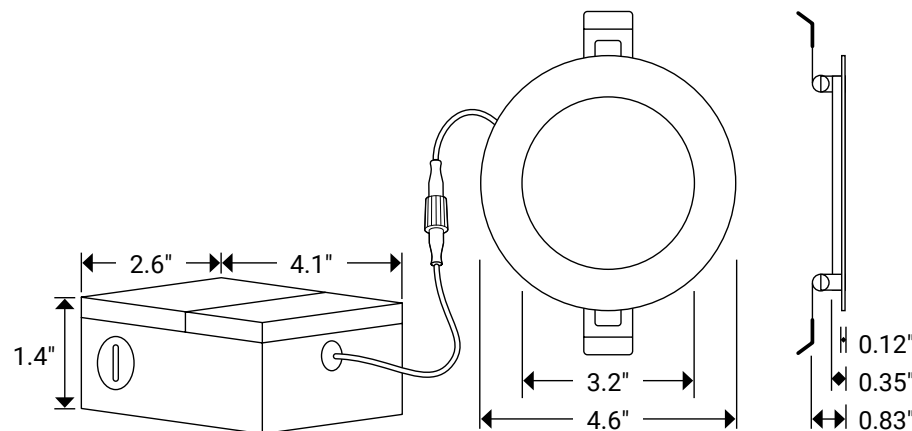

PRODUCT SPECIFICATIONS

Wattage	9W
Lumens	700lm
Voltage	120V AC
Equivalent	60-80W
Beam Angle	120°
Dimmable	Yes
Material	Aluminum
CCT	1CCT: 2700K, 3000K, 4000K, or 5000K
CRI	>80
Base type	N/A
Life	25,000 Hours
Certification	ETL
Environment	IC rated