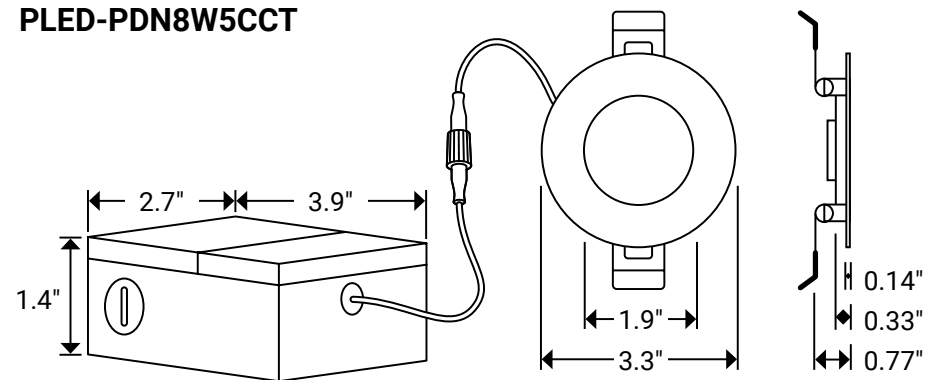

**5CCT
WITH JUNCTION BOX**

3" LED ROUND SLIM PANEL

This Parmida LED Slim Panel 3 inch Downlight is an ultra-thin recessed downlight with a remote driver junction box for quick, simple, and housing free installations. Its low profile design makes it the ideal solution for new construction or remodel projects without the requirement of a housing can. Since a housing can is not required, this light is ideal for shallow ceiling plenums. Constructed with a durable aluminum trim, this product is built with Steady-Dim technology and is compatible with most modern LED dimmers. Set the color temperature of your lights to the desired level with a simple flip of a switch (located on the Junction Box). Choose between Warm White (2700K), Soft White (3000K), Neutral White (3500K), Cool White (4000K), and Day Light (5000K).

Weight: 0.43 lbs.
Dimensions: 3.3" x 0.77"

MODEL NUMBER

PLED-PDN8W5CCT

PRODUCT SPECIFICATIONS

Wattage	8W
Lumens	540lm
Voltage	120V AC
Equivalent	65W
Beam Angle	120°
Dimmable	Yes
Material	Aluminum
CCT	5CCT: 2700K-3000K-3500K-4000K-5000K
CRI	>80
Base type	N/A
Life	30,000 Hours
Certification	ETL
Environment	IC rated