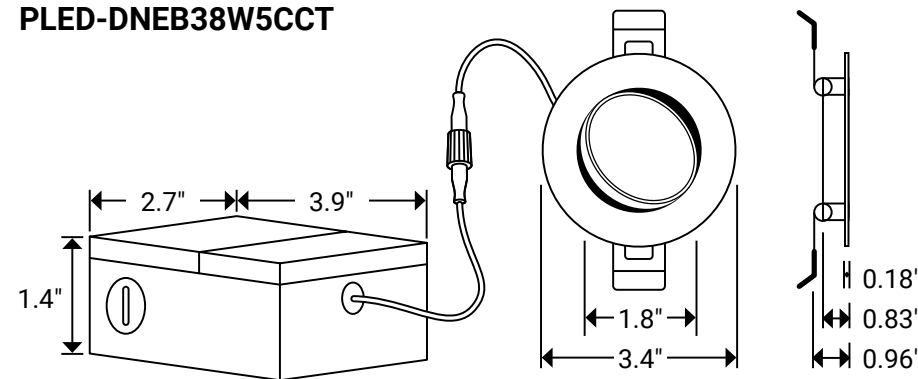

MODEL NUMBER

PLED-DNEB38W5CCT

PRODUCT SPECIFICATIONS

Wattage	8W
Lumens	540lm
Voltage	120V AC
Equivalent	65W
Beam Angle	80°
Dimmable	Yes
Material	Aluminum
CCT	5CCT: 2700K-3000K-3500K-4000K-5000K
CRI	>80
Base type	N/A
Life	30,000 Hours
Certification	ETL
Environment	IC rated

ETL CLASSIFIED