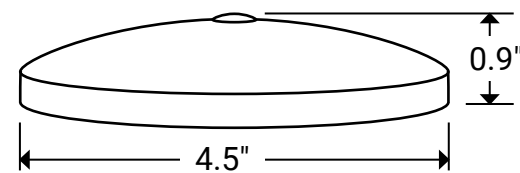

# 4.5 INCH 5W LED RV LIGHT

This Parmida LED RV Ceiling Dome Light is a dimmable interior light perfect for your RV, Boat, Trailer, and more. Its low profile, slim design makes it the perfect light for narrow spaces. Constructed with a high quality durable metal body and PC Frosted lens to create a diffusing effect, for softer lighting. Set the color temperature of your light to the desired level with a simple flip of a switch. Choose between Neutral White (3500K), Cool White (4000K), and Day Light (5000K). These Surface Mount RV Lights are quick and easy to install, with the 3 mounting screws required for installation included. Simply cover and rotate the lens after installation.

**Weight:** 0.13 lbs.  
**Dimensions:** 4.5" x 0.9"

## PRODUCT SPECIFICATIONS

<b>Wattage</b>	5.3W
<b>Lumens</b>	400lm
<b>Voltage</b>	12V DC
<b>Equivalent</b>	40W
<b>Beam Angle</b>	110°
<b>Dimmable</b>	Yes
<b>Material</b>	Metal base, plastic lens
<b>CCT</b>	3CCT: 3500K-4000K-5000K
<b>CRI</b>	>80
<b>Base type</b>	N/A
<b>Life</b>	30,000 Hours
<b>Certification</b>	FCC
<b>Environment</b>	Damp Location