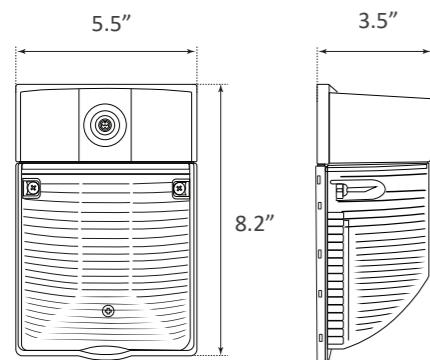

## PHOTOCELL INCLUDED

Weight 1700g  
Dimensions 5.5" x 3.5" x 8.2"

The Parmida LED Technologies™ 26W Dusk-To-Dawn Photocell Wallpack is a highly efficient that evenly distributes light to illuminate targeted outdoor spaces. This fixture is built to last, using aluminum construction coated with a super durable UV stabilized thermoset powder coat finish that provides superior resistance to corrosion and weathering. Innovative DOB technology allows for longer lasting powerful performance with a 5 year warranty coverage.