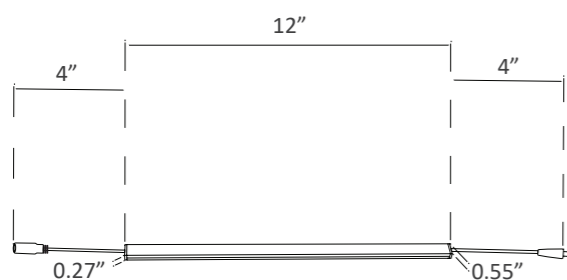

## ULTRA THIN DESIGN DIMMABLE

The Parmida LED Technologies™ 12V LED ULTRA THIN Under Cabinet Light is constructed with an aluminium body and impact resistant polycarbonate lens, making it durable and long lasting. Suitable for mounting to any desired surface, including cabinets, counters or closets. Mount to surface with 3M double sided tape or screws (all installation accessories are included). Can link up to 6 fixtures together with included linking cords, and plug-in with included power cable to one outlet. Manual dimmer and on/off switch included on each power cable.

Weight 816g (6 pack)  
Dimensions 12" x 0.55" x 0.27"

WALL PACK LIGHT

## PRODUCT SPECIFICATIONS

Item Number	PLED-UC12V-3KW-6P	PLED-UC12V-4KW-6P	PLED-UC12V-5KW-6P	PLED-UC12V-6KW-6P
Wattage	5W	5W	5W	5W
Lumens	240lm	240lm	240lm	240lm
Voltage	12V	12V	12V	12V
Equivalent	20W	20W	20W	20W
Beam Angle	120°	120°	120°	120°
Dimmable	10-100	10-100	10-100	10-100
Material	Aluminum	Aluminum	Aluminum	Aluminum
CCT	3000K, Soft White	4000K, Cool White	5000K, Day Light	6000K, Bright White
CRI	>80	>80	>80	>80
Base type	Plug-In	Plug-In	Plug-In	Plug-In
Life	30,000 Hours	30,000 Hours	30,000 Hours	30,000 Hours
Efficiency	80%	80%	80%	80%
Certification	ETL	ETL	ETL	ETL
Warranty	5 Years	5 Years	5 Years	5 Years