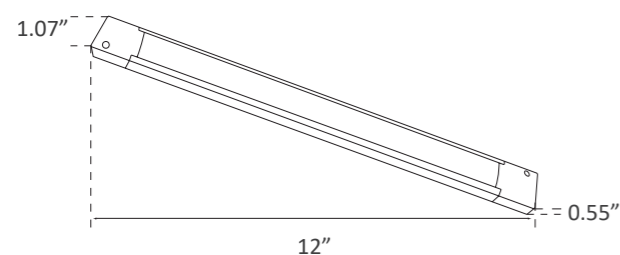

120V LED SLIM UNDER CABINET LIGHT

SLIM DESIGN DIMMABLE

The Parmida LED Technologies™ 120V LED SLIM Under Cabinet Lights are made with impact resistant polycarbonate body making it durable and long lasting. Suitable for mounting to any desired surface, including cabinets, counters or closets. Compatible with most LED dimmers, manual dimmer switch included on each power cable. Mount to surface with 3M double sided tape or screws (all installation accessories are included). Link up to 24 fixtures together with included linking cords, plug-in with included power cable into one outlet.

Weight 952g (6 pack)
Dimensions 12" x 1.07" x 0.55"

PRODUCT SPECIFICATIONS

Item Number	PLED-UC120V-3KW-6P	PLED-UC120V-4KW-6P	PLED-UC120V-5KW-6P	PLED-UC120V-6KW-6P
Wattage	5.5W	5.5W	5.5W	5.5W
Lumens	330lm	330lm	330lm	330lm
Voltage	120V	120V	120V	120V
Equivalent	27.5W	27.5W	27.5W	27.5W
Beam Angle	120°	120°	120°	120°
Dimmable	10-100	10-100	10-100	10-100
Material	Polycarbonate	Polycarbonate	Polycarbonate	Polycarbonate
CCT	3000K, Soft White	4000K, Cool White	5000K, Day Light	6000K, Bright White
CRI	>80	>80	>80	>80
Base type	Plug-In	Plug-In	Plug-In	Plug-In
Life	30,000 Hours	30,000 Hours	30,000 Hours	30,000 Hours
Efficiency	80%	80%	80%	80%
Certification	ETL	ETL	ETL	ETL
Warranty	5 Years	5 Years	5 Years	5 Years