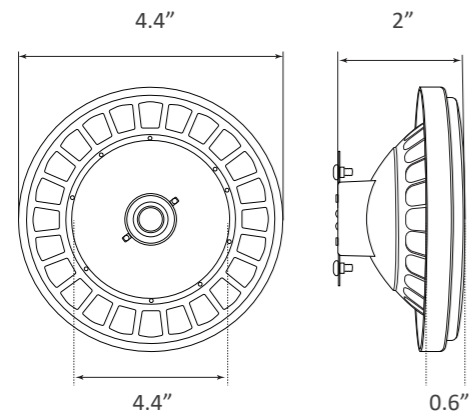

# LED PAR36 LIGHT BULB (12V)

## WATER RESISTANT

Weight 212g  
Dimensions 4.4" x 4.4" x 2"

The Parmida LED Technologies™ PAR36 LED Bulb is an enhanced and modernized landscape light that will produce a wide spot beam spread angle. Wet location rated and fully encapsulated to help prevent moisture penetration, this PAR36 LED flood light is perfect for outdoor landscape applications. Black body to match most PAR36 landscape housings for an elegant finish and to minimize the appearance of unsightly weathering.

### PRODUCT SPECIFICATIONS

Item Number	PLED-NPAR3615W3000K-IP67	PLED-NPAR3615W5000K-IP67
Wattage	15W	15W
Lumens	1000lm	1000lm
Voltage	10-18V AC/DC	10-18V AC/DC
Equivalent	100W	100W
Beam Angle	40°	40°
Dimmable	No	No
Material	Aluminium	Aluminium
CCT	3000K, Soft White	5000K, Day Light
CRI	>80	>80
LED Driver Type	Integrated Driver	Integrated Driver
Base type	G53	G53
Life	35,000 Hours	35,000 Hours
Efficiency	86%	86%
Warranty	5 Years	5 Years