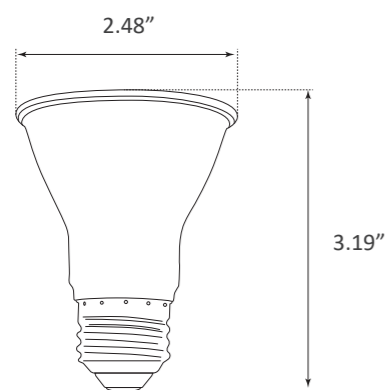

LED PAR20 LIGHT BULB

DIMMABLE

Weight 57g
Dimensions 2.48" x 2.48" x 3.19"

The Parmida LED Technologies™ PAR20 LED Bulb is an enhanced and modernized flood light that will produce a wide spot beam spread angle. UL-listed for wet locations, this PAR20 LED flood light is perfect for indoor and outdoor applications. Made with impact resistant, fire-rated polycarbonate material, this product is light, outstandingly tough and maintains its original color over time. This product is built with Steady-Dim technology and is compatible with most modern LED dimmers.

LIGHT BULB

25,000 HOURS

WET LOCATION RATED

120V AC VOLTAGE

500 LUMENS

50 WATT REPLACEMENT

40° BEAM ANGLE

INSTANT ON

NO HUMMING/BUZZING

PRODUCT SPECIFICATIONS

Item Number	PLED-NPAR207W3000K	PLED-NPAR207W5000K
Wattage	7W	7W
Lumens	500lm	500lm
Voltage	120V AC	120V AC
Equivalent	50W	50W
Beam Angle	40°	40°
Dimmable	Yes	Yes
Material	Plastic	Plastic
CCT	3000K, Soft White	5000K, Day Light
CRI	>90	>90
LED Driver Type	Integrated Driver	Integrated Driver
Base type	E26	E26
Life	25,000 Hours	25,000 Hours
Efficiency	86%	86%
Certification	ES, UL, FCC	ES, UL, FCC
Warranty	5 Years	5 Years