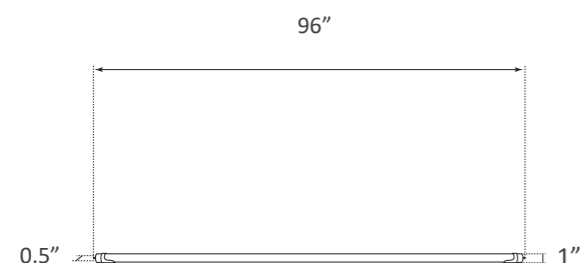

8' LED T8 TUBE LIGHT SINGLE PIN

CLEAR / FROSTED LENS DIRECT INSTALLATION

The Parmida LED Technologies™ 8FT 36W LED T8 Bypass Installation is a high-output energy efficient take on a traditional fluorescent 8ft tubes. These LED 8ft T8's are designed with a shatterproof lens which allows for safe installation in fixtures, with or without wire guards. This LED 8ft T8 requires a bypass installation with a dual ended connection and is compatible with FA8 Single Pin Base Fixtures.

Weight 540g
Dimensions 96" x 1" x 0.5"

PRODUCT SPECIFICATIONS

Item Number	PLED-T8-8-36W5000K-F	PLED-T8-8-36W5000K-C
Wattage	36W	36W
Lumens	3600lm	3600lm
Voltage	120-277V AC	120-277V AC
Equivalent	75W	75W
Beam Angle	160°	160°
Dimmable	No	No
Material	Aluminium & Optical Polycarbonate	Aluminium & Optical Polycarbonate
CCT	5000K, Day Light	5000K, Day Light
CRI	>80	>80
LED Driver Type	Integrated Driver	Integrated Driver
Base type	FA8	FA8
Life	45,000 Hours	45,000 Hours
Efficiency	52%	52%
Certification	UL	UL
Lens Type	Frosted	Frosted
Warranty	5 Years	5 Years