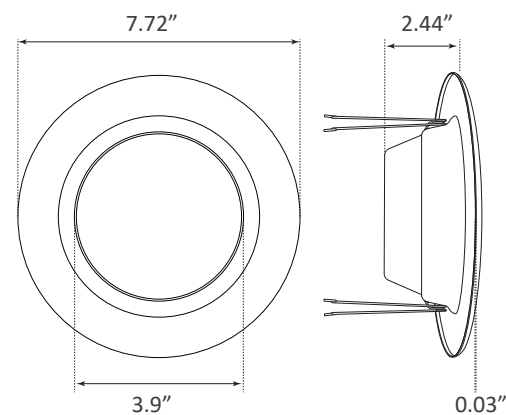

5/6" LED RETROFIT DOWNLIGHT

METAL TRIM SMOOTH DESIGN

Weight 241g
Dimensions 7.72" x 7.72" x 2.44"

The Parmida LED Technologies™ 5/6 inch Smooth Design Downlight is an enhanced and modernized retrofit light. Manufactured with innovative Easy Multi Installation technology to provide a much simpler and more secure installation process that is compatible with any 5" or 6" housing, modern or traditional. This product is built with Steady-Dim technology and is compatible with most modern dimmers, including Lutron Caseta Wireless systems.

DOWNLIGHT

50,000 HOURS

WET LOCATION RATED

120V AC VOLTAGE

930-1100 LUMENS

120 WATT REPLACEMENT

120° BEAM ANGLE

INSTANT ON