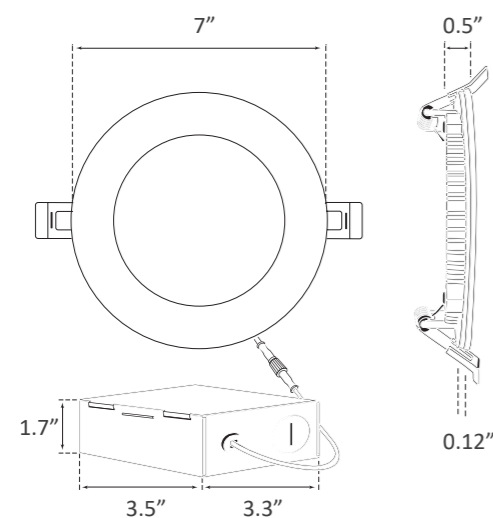

6" LED SLIM PANEL DOWNLIGHT

J-BOX INCLUDED DIMMABLE

Weight 420g
Dimensions 7" x 0.5"

The Parmida LED Slim Panel Downlight is an ultra-thin recessed downlight with a remote driver junction box for quick, simple, and housing free installations. It's low profile design makes it the ideal solution for new construction or remodels projects without the requirement of a housing can. Since a housing can is not required, this light is ideal for shallow ceiling plenums. Constructed with a durable aluminum trim, this product is built with Steady-Dim technology and is compatible with most modern LED dimmers.

PRODUCT SPECIFICATIONS

Item Number	PLED-PDN12W27K	PLED-PDN12W3K	PLED-PDN12W4K	PLED-PDN12W5K
Wattage	12W	12W	12W	12W
Lumens	800lm	800lm	800lm	800lm
Voltage	100-130V AC	100-130V AC	100-130V AC	100-130V AC
Equivalent	120W	120W	120W	120W
Beam Angle	110°	110°	110°	110°
Dimmable	Yes	Yes	Yes	Yes
Material	Aluminum	Aluminum	Aluminum	Aluminum
CCT	2700K, Warm White	3000K, Soft White	4000K, Cool White	5000K, Day Light
CRI	>80	>80	>80	>80
LED Driver Type	DOB (Driver on Board)	DOB (Driver on Board)	DOB (Driver on Board)	DOB (Driver on Board)
Base type	Direct Wire	Direct Wire	Direct Wire	Direct Wire
Life	25,000 Hours	25,000 Hours	25,000 Hours	25,000 Hours
Efficiency	88%	88%	88%	88%
Certification	ES, ETL	ES, ETL	ES, ETL	ES, ETL
Warranty	5 Years	5 Years	5 Years	5 Years