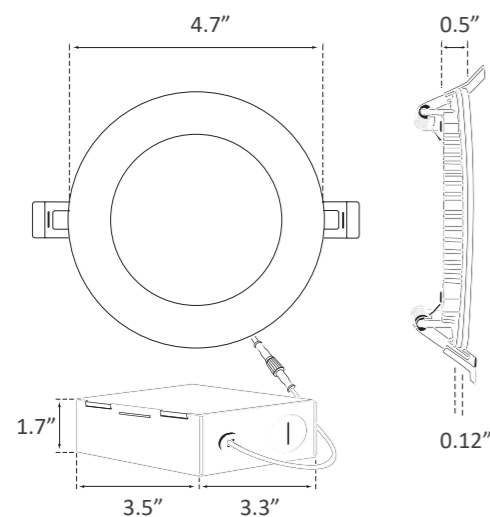

4" LED SLIM PANEL DOWNLIGHT

J-BOX INCLUDED DIMMABLE

The Parmida LED Slim Panel Downlight is an ultra-thin recessed downlight with a remote driver junction box for quick, simple, and housing free installations. It's low profile design makes it the ideal solution for new construction or remodels projects without the requirement of a housing can. Since a housing can is not required, this light is ideal for shallow ceiling plenums. Constructed with a durable aluminum trim, this product is built with Steady-Dim technology and is compatible with most modern LED dimmers.

Weight 320g
Dimensions 4.7" x 0.5"

PRODUCT SPECIFICATIONS

Item Number	PLED-PDN9W27K	PLED-PDN9W3K	PLED-PDN9W4K	PLED-PDN9W5K
Wattage	9W	9W	9W	9W
Lumens	550lm	550lm	550lm	550lm
Voltage	100-130V AC	100-130V AC	100-130V AC	100-130V AC
Equivalent	90W	90W	90W	90W
Beam Angle	110°	110°	110°	110°
Dimmable	Yes	Yes	Yes	Yes
Material	Aluminum	Aluminum	Aluminum	Aluminum
CCT	2700K, Warm White	3000K, Soft White	4000K, Cool White	5000K, Day Light
CRI	>80	>80	>80	>80
LED Driver Type	DOB (Driver on Board)	DOB (Driver on Board)	DOB (Driver on Board)	DOB (Driver on Board)
Base type	Direct Wire	Direct Wire	Direct Wire	Direct Wire
Life	25,000 Hours	25,000 Hours	25,000 Hours	25,000 Hours
Efficiency	88%	88%	88%	88%
Certification	ES, ETL	ES, ETL	ES, ETL	ES, ETL
Warranty	5 Years	5 Years	5 Years	5 Years