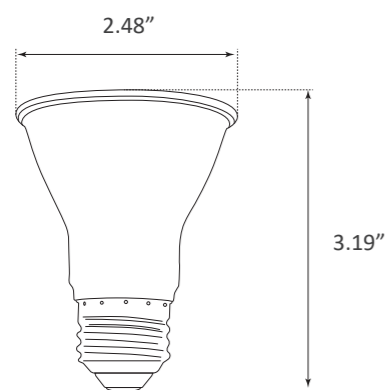

LED PAR20 LIGHT BULB

DIMMABLE

Weight 57g
Dimensions 2.48" x 2.48" x 3.19"

The Parmida LED Technologies™ PAR20 LED Bulb is an enhanced and modernized flood light that will produce a wide spot beam spread angle. UL-listed for wet locations, this PAR20 LED flood light is perfect for indoor and outdoor applications. Made with impact resistant, fire-rated polycarbonate material, this product is light, outstandingly tough and maintains its original color over time. This product is built with Steady-Dim technology and is compatible with most modern LED dimmers.

PRODUCT SPECIFICATIONS

Item Number	PLED-NPAR207W3000K	PLED-NPAR207W5000K
Wattage	7W	7W
Lumens	500lm	500lm
Voltage	120V AC	120V AC
Equivalent	50W	50W
Beam Angle	40°	40°
Dimmable	Yes	Yes
Material	Plastic	Plastic
CCT	3000K, Soft White	5000K, Day Light
CRI	>90	>90
LED Driver Type	Integrated Driver	Integrated Driver
Base type	E26	E26
Life	25,000 Hours	25,000 Hours
Efficiency	86%	86%
Certification	UL, FCC	UL, FCC
Warranty	5 Years	5 Years