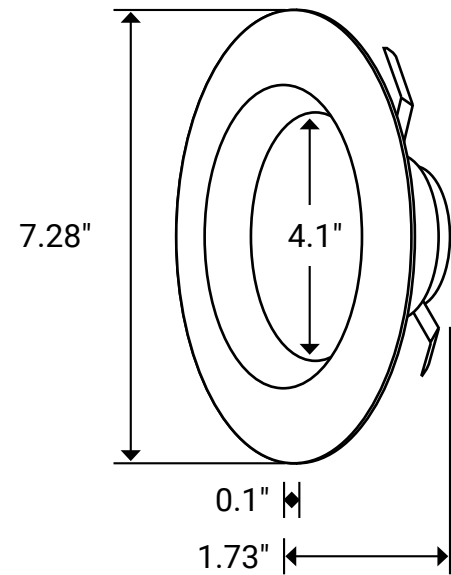

SMOOTH TRIM
5CCT COLOR SELECTABLE & DIMMABLE

5/6" LED RETROFIT DOWNLIGHT

The Parmida LED Technologies™ 5/6 Inch Smooth Trim 5CCT Downlight is an enhanced and modernized retrofit light. Manufactured with innovative Easy Multi Installation technology to provide a much simpler and more secure installation process that is compatible with any 5" or 6" housing, modern or traditional. E26 Adapter and Title 24 connector included. Set the color temperature of your lights to the desired level with a simple flip of a switch. Choose between Warm White (2700K), Soft White (3000K), Cool White (4000K), Day Light (5000K), and Bright White (6000K). This product is built with Steady-Dim technology and is compatible with most LED dimmers. With 100-10% dimming capability, you can set the mood and ensure the perfect level of light in your space.

Weight: 0.34 lbs.
Dimensions: 7.28" x 7.28" x 1.73"

MODEL NUMBER

PLED-DN5/612W5CCTDIM

PRODUCT SPECIFICATIONS

Wattage	12W
Lumens	1000lm
Voltage	120V AC
Equivalent	60W
Beam Angle	120°
Dimmable	Yes
Material	Plastic, Aluminum
CCT	5CCT: 2700K-3000K-4000K-5000K-6000K
CRI	>80
Base type	E26, Title 24
Life	25,000 Hours
Certification	ETL, Energy Star
Environment	Wet location rated