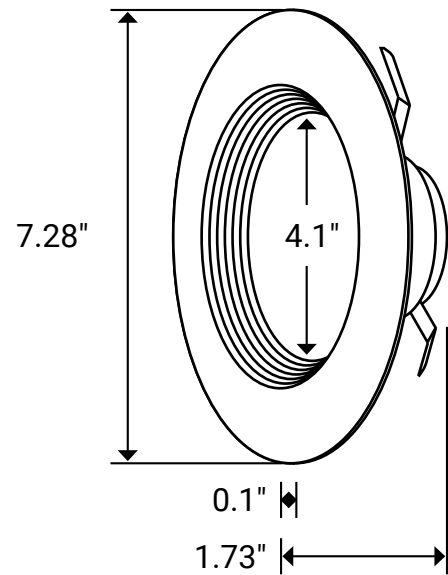

BAFFLE TRIM
5CCT COLOR SELECTABLE & DIMMABLE

5/6" LED RETROFIT DOWNLIGHT

The Parmida LED Technologies™ 5/6 Inch Baffle Trim 5CCT Downlight is an enhanced and modernized retrofit light. Manufactured with innovative Easy Multi Installation technology to provide a much simpler and more secure installation process that is compatible with any 5" or 6" housing, modern or traditional. E26 Adapter and Title 24 connector included. Set the color temperature of your lights to the desired level with a simple flip of a switch. Choose between Warm White (2700K), Soft White (3000K), Cool White (4000K), Day Light (5000K), and Bright White (6000K). This product is built with Steady-Dim technology and is compatible with most LED dimmers. With 100-10% dimming capability, you can set the mood and ensure the perfect level of light in your space.

Weight: 0.36 lbs.
Dimensions: 7.28" x 7.28" x 1.73"

MODEL NUMBER

PLED-DNBF5/612W5CCTDIM

PRODUCT SPECIFICATIONS

Wattage	12W
Lumens	1000lm
Voltage	120V AC
Equivalent	60W
Beam Angle	120°
Dimmable	Yes
Material	Plastic, Aluminum
CCT	5CCT: 2700K-3000K-4000K-5000K-6000K
CRI	>80
Base type	E26, Title 24
Life	25,000 Hours
Certification	ETL, Energy Star
Environment	Wet location rated