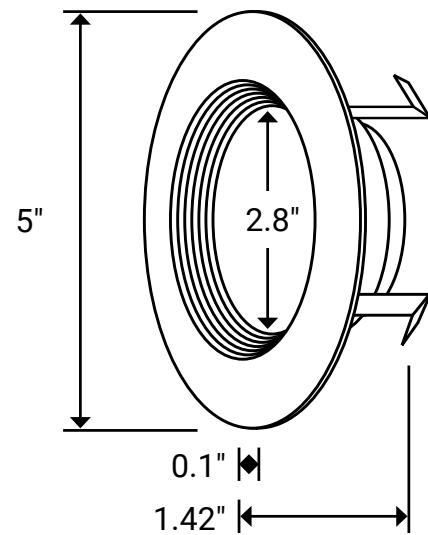

BAFFLE TRIM
5CCT COLOR SELECTABLE & DIMMABLE

4" LED RETROFIT DOWNLIGHT

The Parmida LED Technologies™ 4 Inch Baffle Trim 5CCT Downlight is an enhanced and modernized retrofit light. These 4 Inch LED Retrofit Recessed Lights can be installed into any 4 Inch Recessed Housing Can. E26 Adapter and Title 24 connector included. Set the color temperature of your lights to the desired level with a simple flip of a switch. Choose between Warm White (2700K), Soft White (3000K), Cool White (4000K), Day Light (5000K), and Bright White (6000K). This product is built with Steady-Dim technology and is compatible with most LED dimmers. With 100-10% dimming capability, you can set the mood and ensure the perfect level of light in your space.

Weight: 0.36 lbs.
Dimensions: 5.00" x 5.00" x 1.42"

MODEL NUMBER

PLED-DNBF49W5CCTDIM

PRODUCT SPECIFICATIONS

Wattage	9W
Lumens	650lm
Voltage	120V AC
Equivalent	40W
Beam Angle	120°
Dimmable	Yes
Material	Plastic, Aluminum
CCT	5CCT: 2700K-3000K-4000K-5000K-6000K
CRI	>80
Base type	E26, Title 24
Life	25,000 Hours
Certification	ETL, Energy Star
Environment	Wet location rated